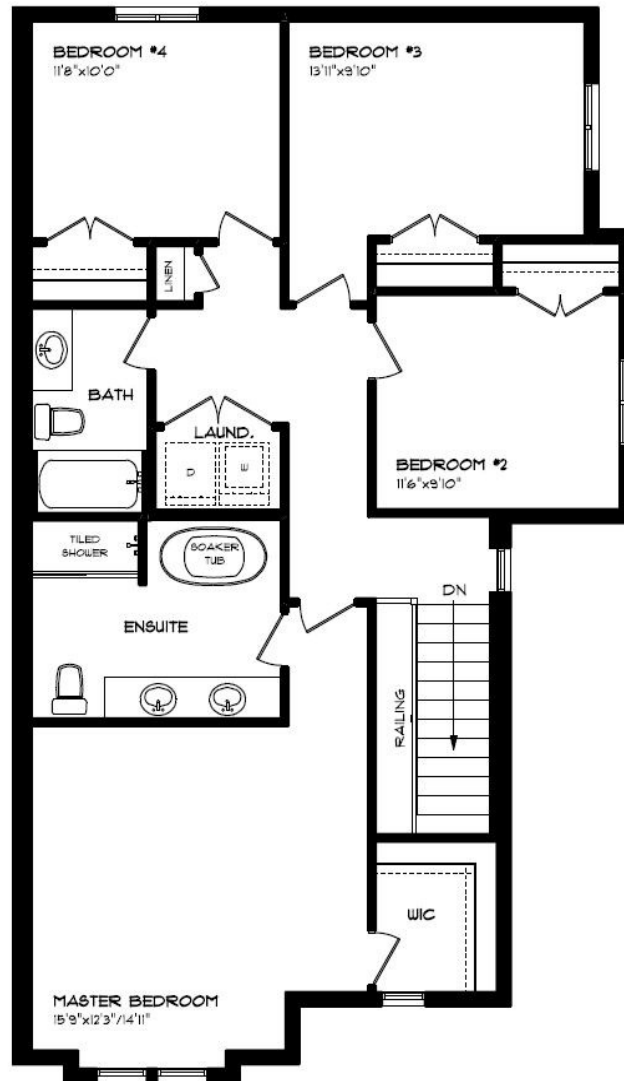

**ELITE FEATURES**

- All Premium features
- Heated ensuite floor
- Hardwood stairs to second floor
- Hardwood stairs to basement
- Additional hardwood flooring
- Luxury vinyl plank flooring in basement

# MAIN FLOOR

51-49 ROYAL DORNOCH, ST. THOMAS

- SINGLE CAR GARAGE
- KITCHEN ISLAND
- HARDWOOD STAIRS
- HARDWOOD FLOORING
- ELECTRIC FIREPLACE
- QUARTZ COUNTERTOPS
- KITCHEN BACKSPLASH

MAIN FLOOR:  
APPROX 974 SQFT

# SECOND FLOOR

51-49 ROYAL DORNOCH, ST. THOMAS

SECOND FLOOR LAUNDRY  
LUXURY ENSUITE  
HEATED ENSUITE FLOORS  
PROFESSIONALLY DESIGNED  
HARDWOOD FLOORING  
CARPET FLOORING  
WALK-IN CLOSET

SECOND FLOOR:  
APPROX 1,152 SQFT