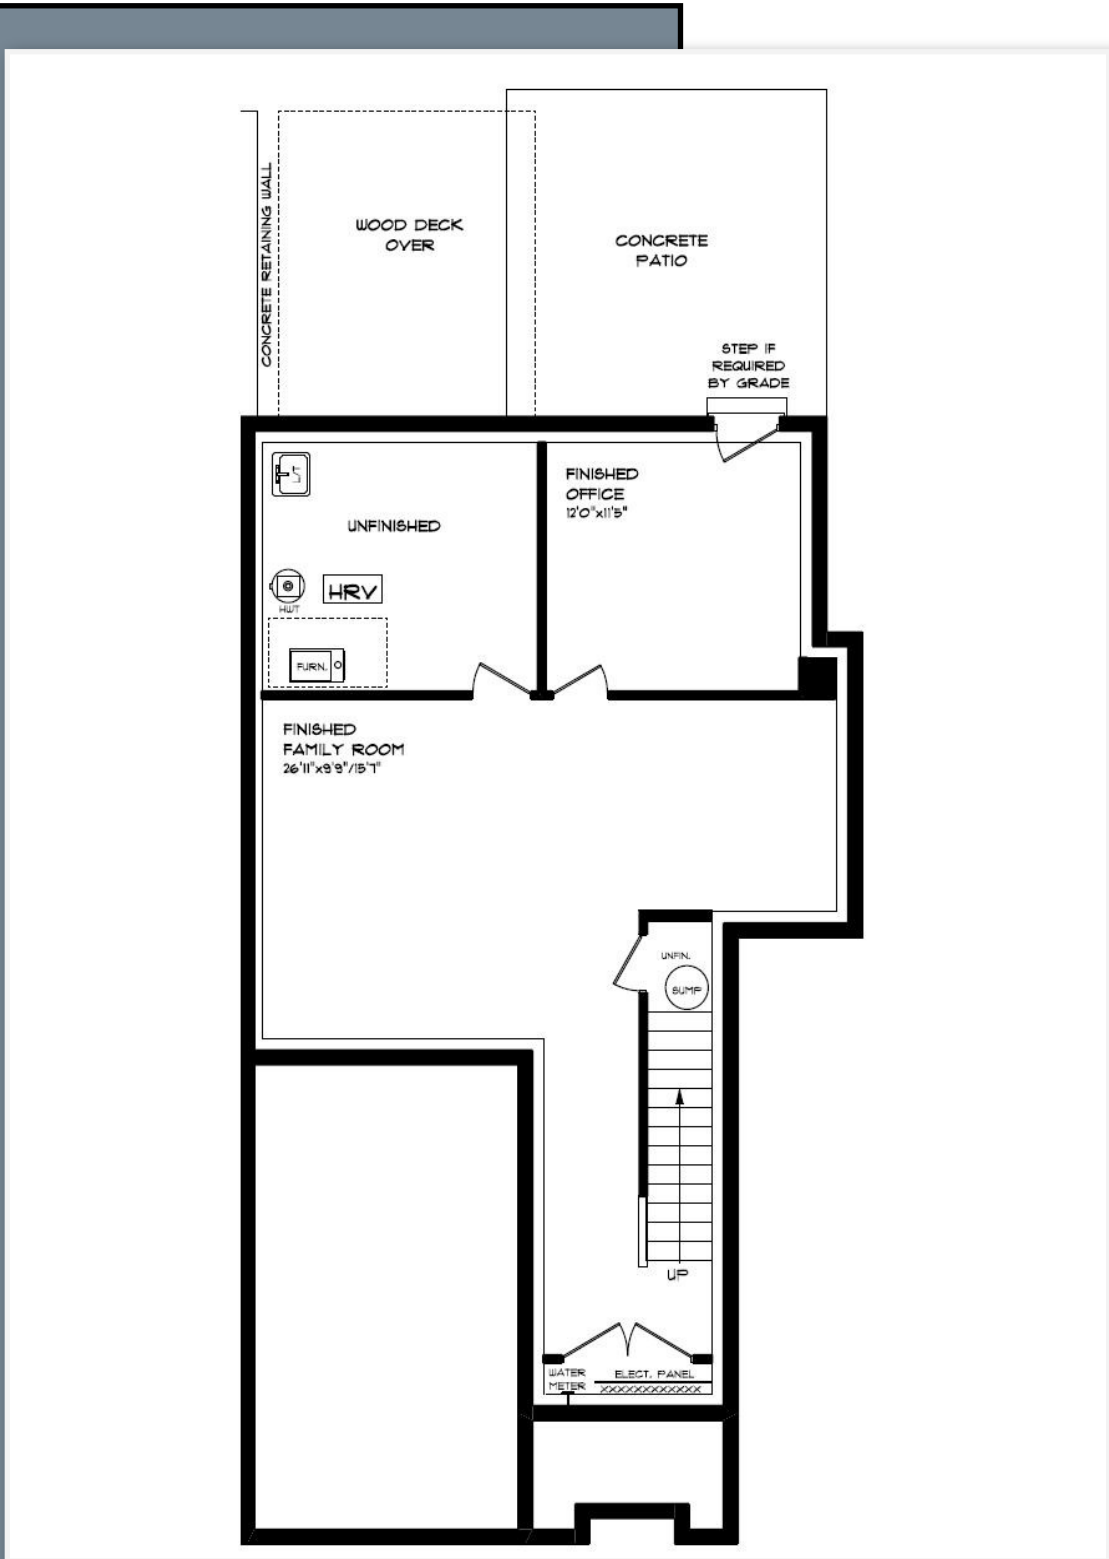

BASEMENT

51-49 ROYAL DORNOCH, ST. THOMAS

- WALK OUT BASEMENT
- HARDWOOD STAIRS
- AIR CONDITIONING
- GAS FURNACE WITH HRV
- HUMIDIFIER
- NEW HOME WARRANTY
- CARPET FLOORING

BASEMENT:
APPROX 656 SQFT

HAYHOE™
— HOMES —