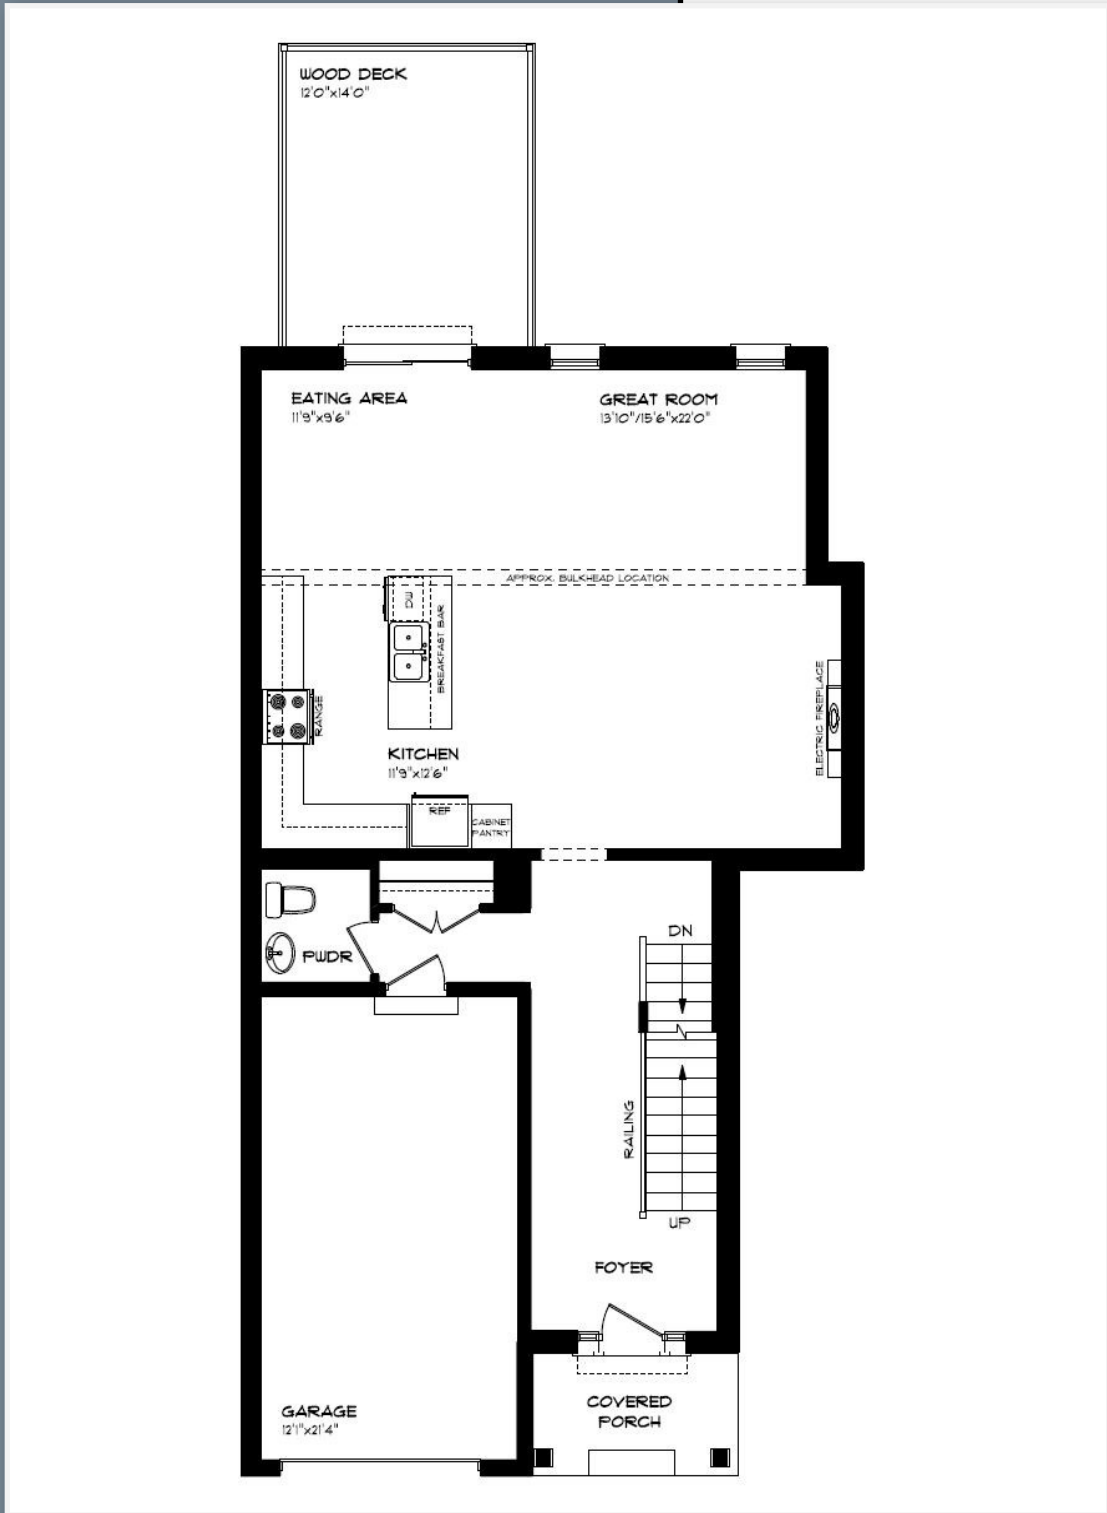

**ELITE FEATURES**

- All Premium features
- Heated ensuite floor
- Hardwood stairs to second floor
- Hardwood stairs to basement
- Additional hardwood flooring
- Luxury vinyl plank flooring in basement

# MAIN FLOOR

51-49 ROYAL DORNOCH, ST. THOMAS

- SINGLE CAR GARAGE
- KITCHEN ISLAND
- HARDWOOD STAIRS
- HARDWOOD FLOORING
- ELECTRIC FIREPLACE
- QUARTZ COUNTERTOPS
- KITCHEN BACKSPLASH

MAIN FLOOR:  
APPROX 974 SQFT