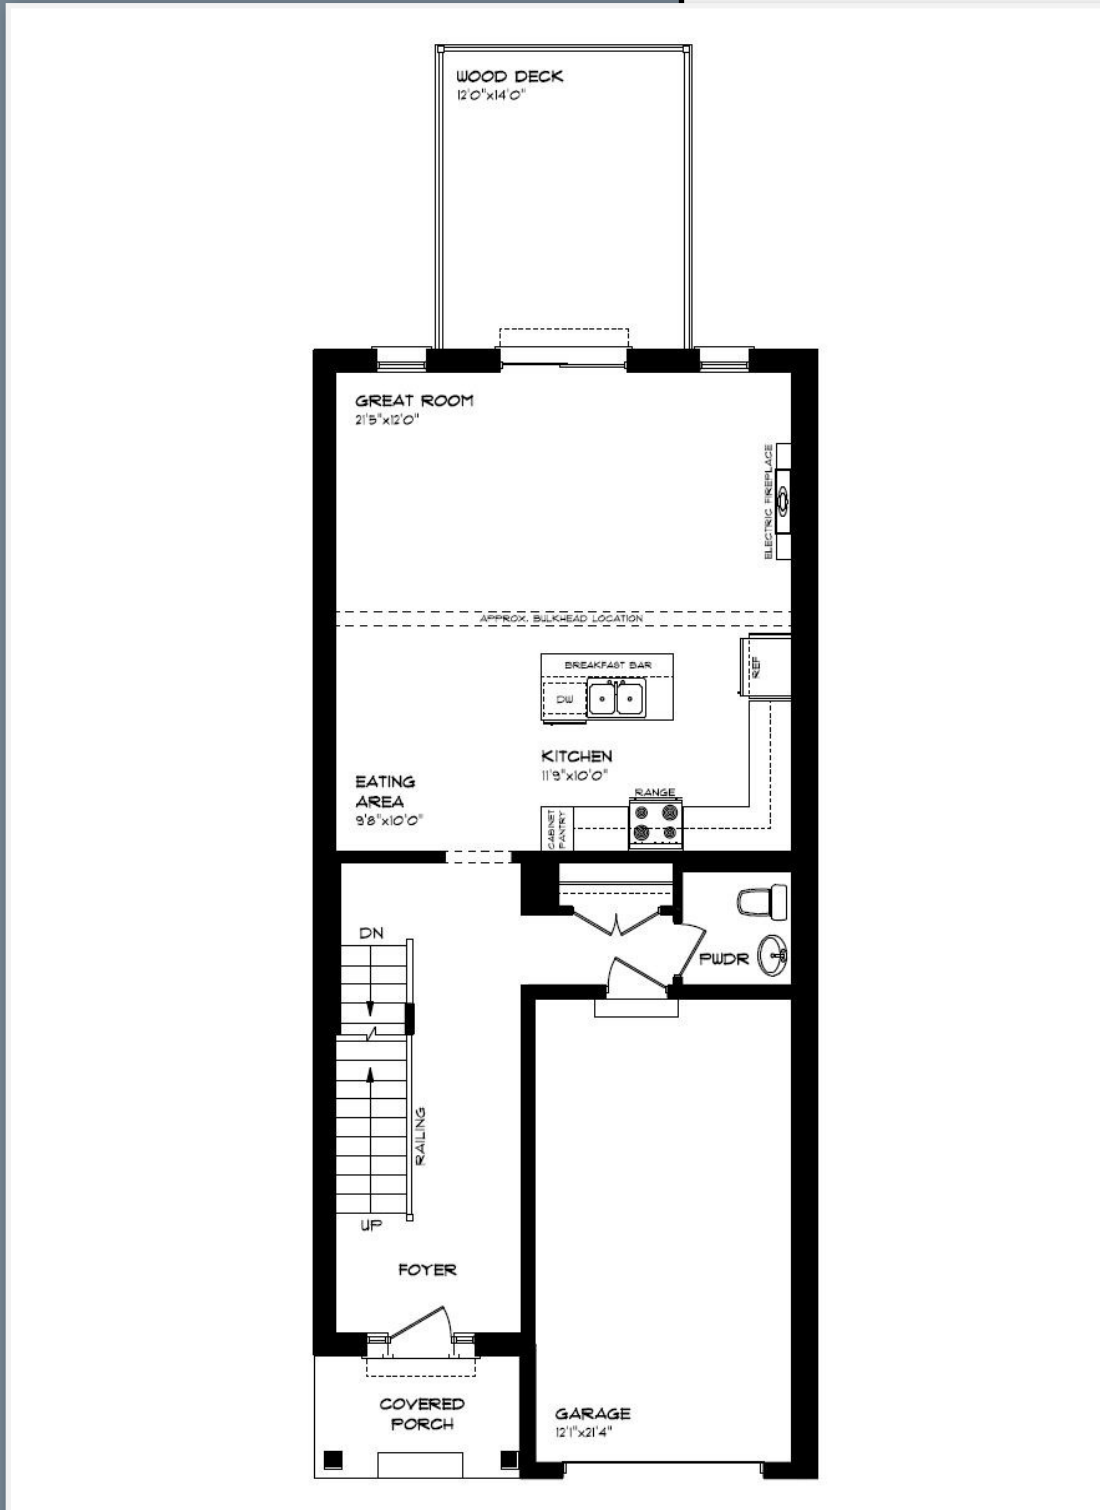

- Quartz counters
- To ceiling kitchen cabinetry
- Hardwood floors
- Air conditioning
- Electric fireplace
- Basement finishing
- Deck (and some units patio)
- Decorator exterior colours
- 9' ceilings
- Custom shower

MAIN FLOOR

23-49 ROYAL DORNOCH, ST. THOMAS

- SINGLE CAR GARAGE
- KITCHEN ISLAND
- HARDWOOD STAIRS
- HARDWOOD FLOORING
- ELECTRIC FIREPLACE
- QUARTZ COUNTERTOPS
- KITCHEN BACKSPLASH

MAIN FLOOR:
APPROX 852 SQFT