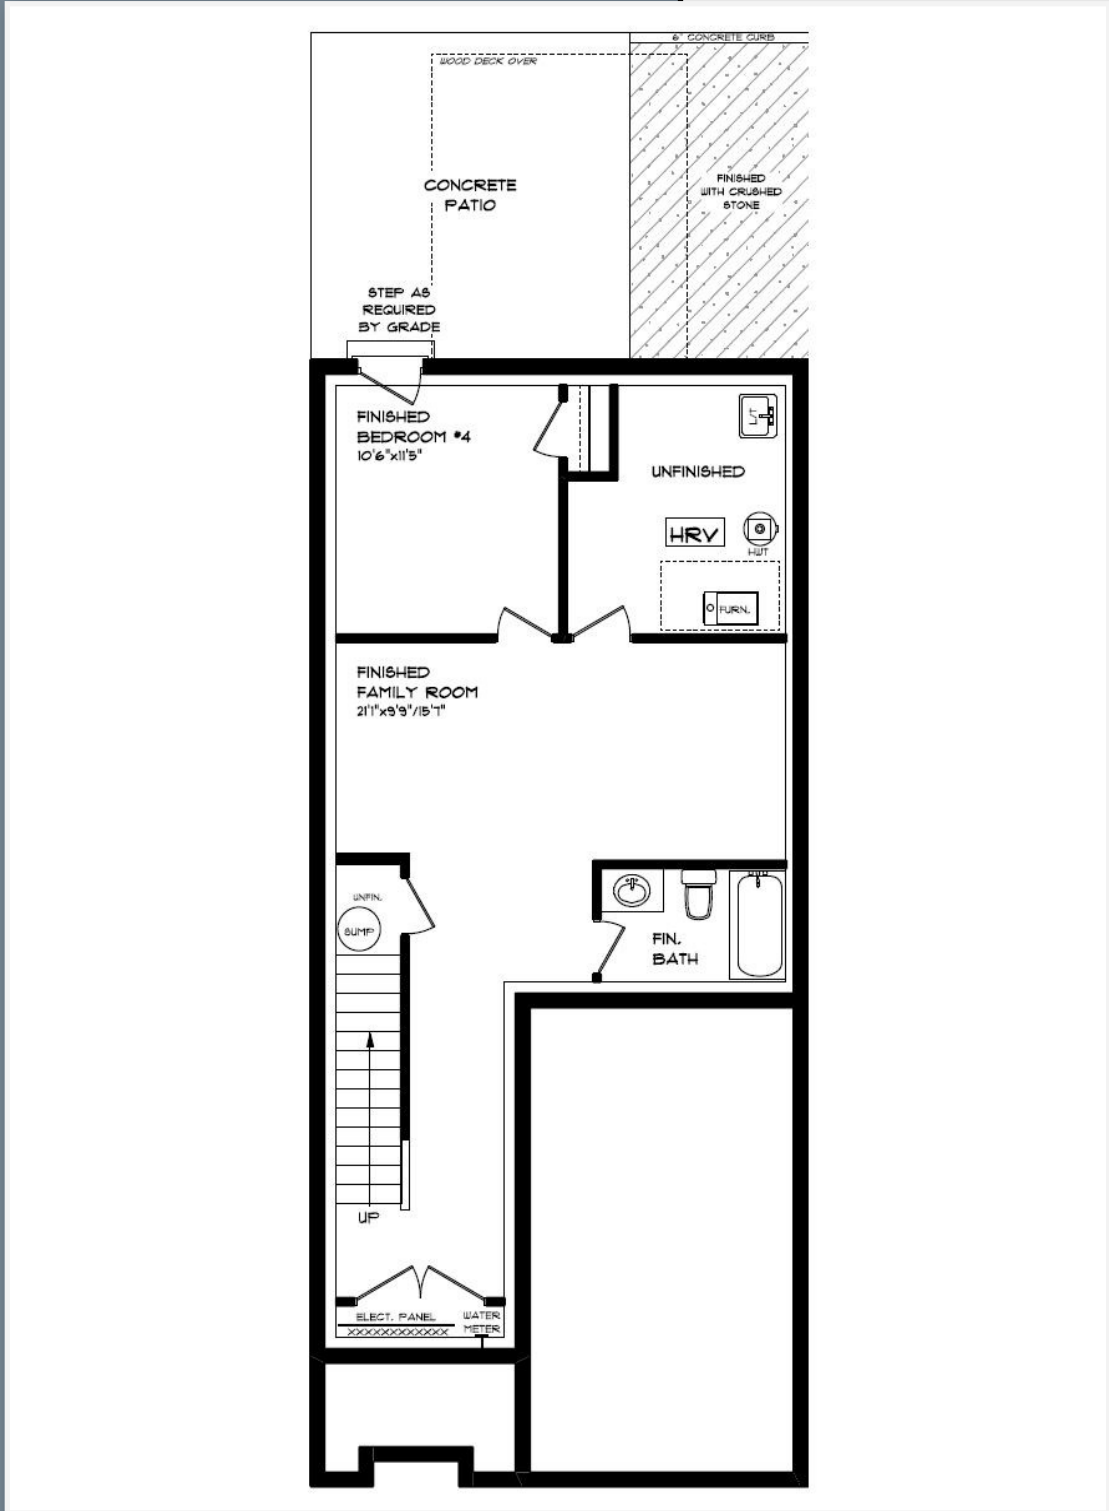

- Quartz counters
- To ceiling kitchen cabinetry
- Hardwood floors
- Air conditioning
- Electric fireplace
- Basement finishing
- Deck (and some units patio)
- Decorator exterior colours
- 9' ceilings
- Custom shower

MAIN FLOOR

23-49 ROYAL DORNOCH, ST. THOMAS

- SINGLE CAR GARAGE
- KITCHEN ISLAND
- HARDWOOD STAIRS
- HARDWOOD FLOORING
- ELECTRIC FIREPLACE
- QUARTZ COUNTERTOPS
- KITCHEN BACKSPLASH

MAIN FLOOR:
APPROX 852 SQFT

HAYHOE™
— HOMES —

SECOND FLOOR

23-49 ROYAL DORNOCH, ST. THOMAS

SECOND FLOOR LAUNDRY
LUXURY ENSUITE
HEATED ENSUITE FLOORS
PROFESSIONALLY DESIGNED
HARDWOOD FLOORING
CARPET FLOORING
WALK-IN CLOSET

SECOND FLOOR:
APPROX 1,015 SQFT

HAYHOE™
— HOMES —

BASEMENT

23-49 ROYAL DORNOCH, ST. THOMAS

- WALK OUT BASEMENT
- HARDWOOD STAIRS
- AIR CONDITIONING
- GAS FURNACE WITH HRV
- HUMIDIFIER
- NEW HOME WARRANTY
- CARPET FLOORING

BASEMENT:
APPROX 599 SQFT