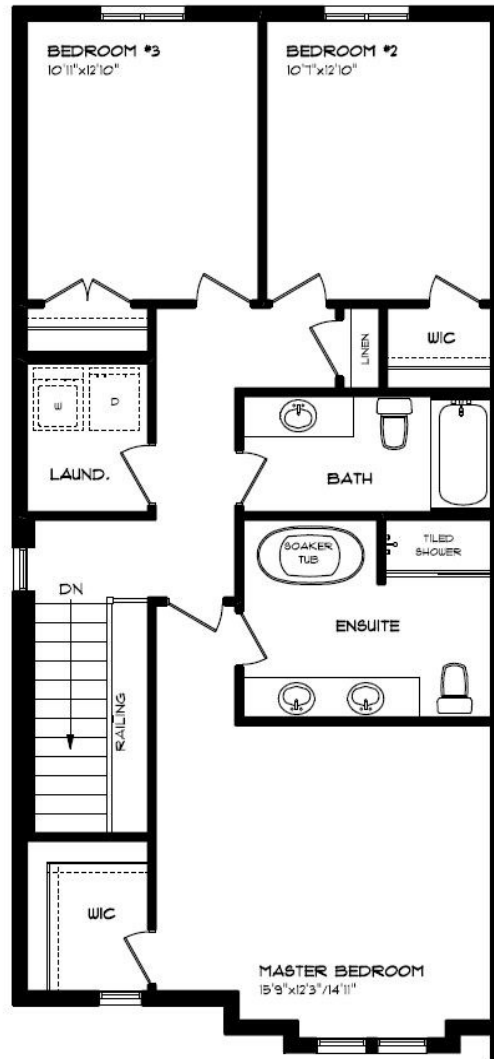

- Quartz counters
- To ceiling kitchen cabinetry
- Hardwood floors
- Air conditioning
- Electric fireplace
- Basement finishing
- Deck (and some units patio)
- Decorator exterior colours
- 9' ceilings
- Custom shower

MAIN FLOOR

23-49 ROYAL DORNOCH, ST. THOMAS

- SINGLE CAR GARAGE
- KITCHEN ISLAND
- HARDWOOD STAIRS
- HARDWOOD FLOORING
- ELECTRIC FIREPLACE
- QUARTZ COUNTERTOPS
- KITCHEN BACKSPLASH

MAIN FLOOR:
APPROX 852 SQFT

HAYHOE™
— HOMES —

SECOND FLOOR

23-49 ROYAL DORNOCH, ST. THOMAS

SECOND FLOOR LAUNDRY
LUXURY ENSUITE
HEATED ENSUITE FLOORS
PROFESSIONALLY DESIGNED
HARDWOOD FLOORING
CARPET FLOORING
WALK-IN CLOSET

SECOND FLOOR:
APPROX 1,015 SQFT