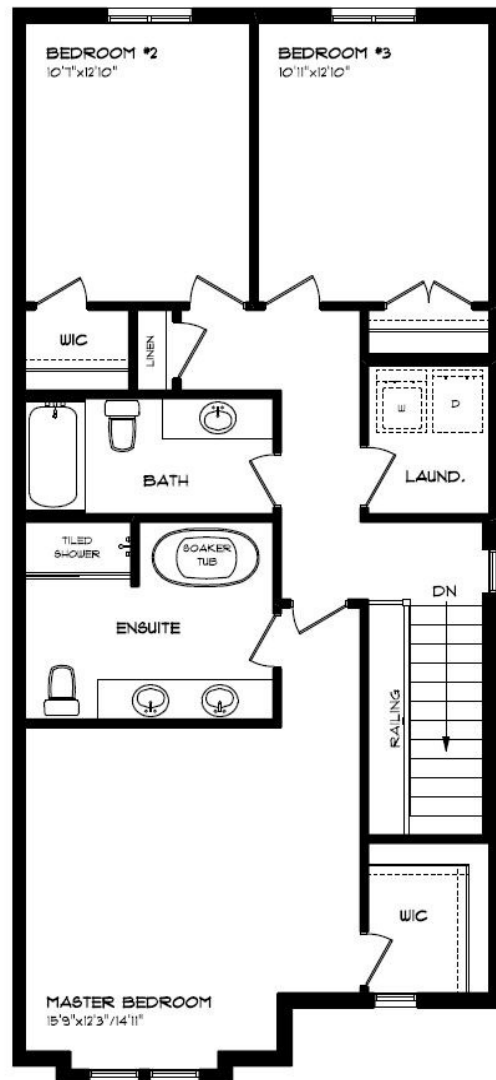

- Quartz counters
- To ceiling kitchen cabinetry
- Hardwood floors
- Air conditioning
- Electric fireplace
- Basement finishing
- Deck (and some units patio)
- Decorator exterior colours
- 9' ceilings
- Custom shower

MAIN FLOOR

9-49 ROYAL DORNOCH, ST. THOMAS

- SINGLE CAR GARAGE
- KITCHEN ISLAND
- HARDWOOD FLOORING
- ELECTRIC FIREPLACE
- QUARTZ COUNTERTOPS
- KITCHEN BACKSPLASH

MAIN FLOOR:
APPROX 852 SQFT

HAYHOE™
— HOMES —

SECOND FLOOR

9-49 ROYAL DORNOCH, ST. THOMAS

SECOND FLOOR LAUNDRY
LUXURY ENSUITE
PROFESSIONALLY DESIGNED
CARPET FLOORING
WALK-IN CLOSET

SECOND FLOOR:
APPROX 1,032 SQFT

HAYHOE™
— HOMES —

BASEMENT

9-49 ROYAL DORNOCH, ST. THOMAS