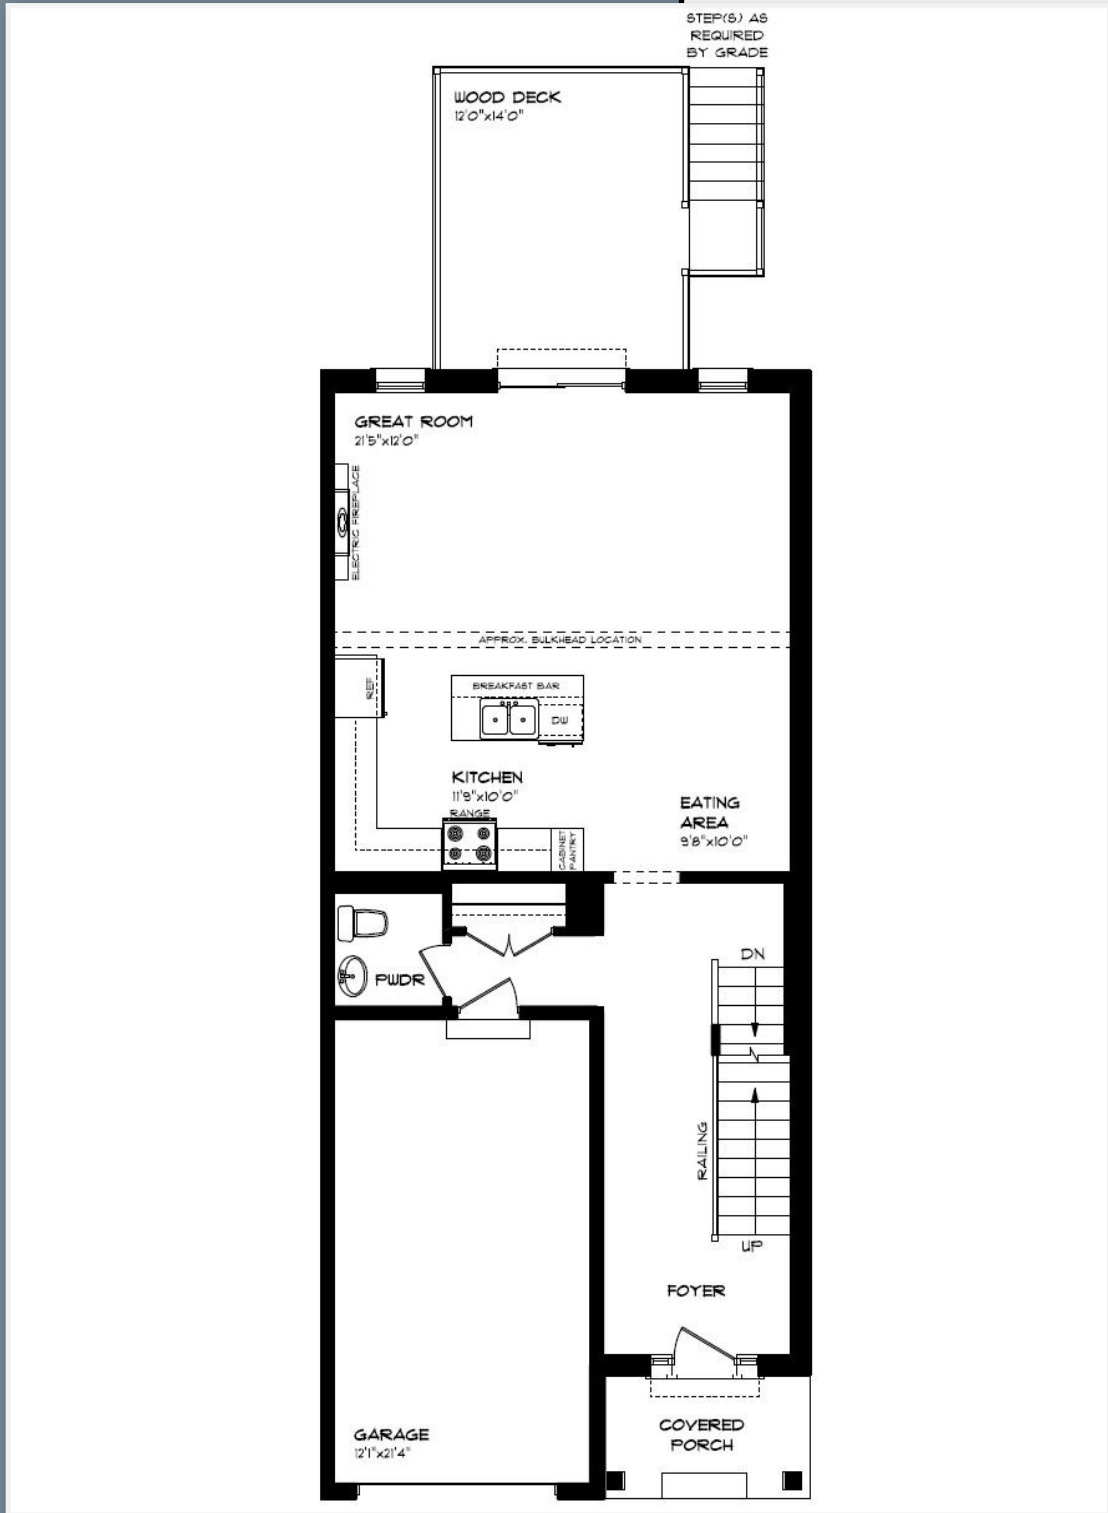

- Quartz counters
- To ceiling kitchen cabinetry
- Hardwood floors
- Air conditioning
- Electric fireplace
- Basement finishing
- Deck (and some units patio)
- Decorator exterior colours
- 9' ceilings
- Custom shower

MAIN FLOOR

9-49 ROYAL DORNOCH, ST. THOMAS

- SINGLE CAR GARAGE
- KITCHEN ISLAND
- HARDWOOD FLOORING
- ELECTRIC FIREPLACE
- QUARTZ COUNTERTOPS
- KITCHEN BACKSPLASH

MAIN FLOOR:
APPROX 852 SQFT

HAYHOE™
— HOMES —