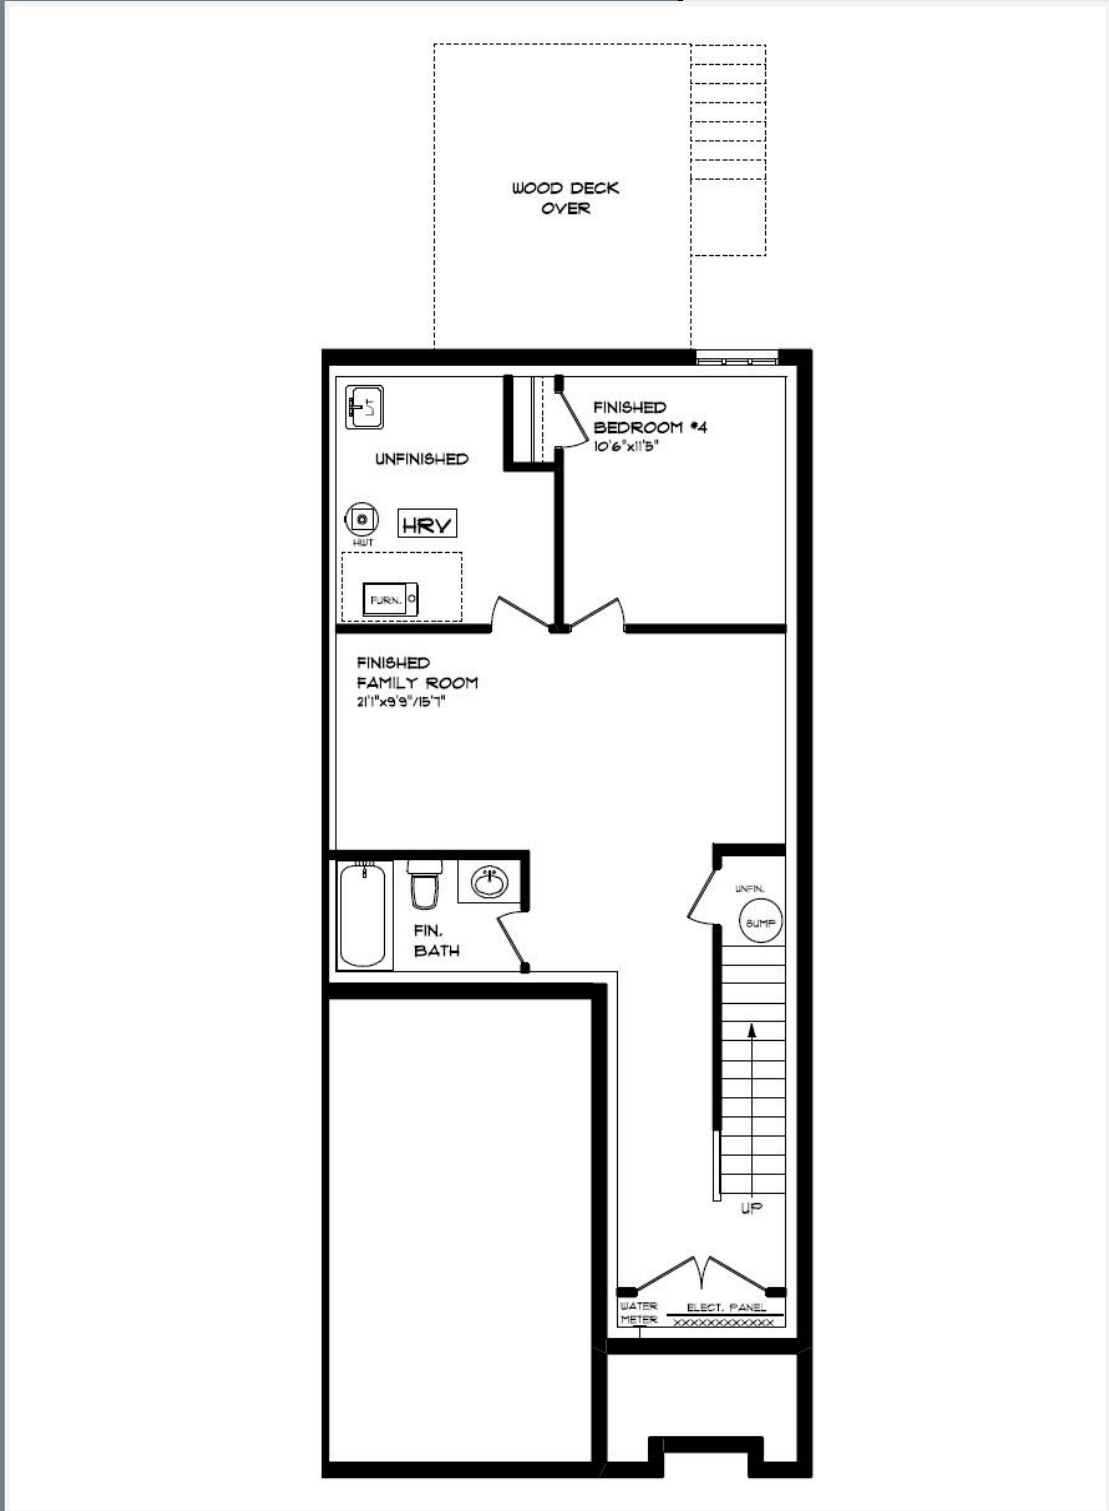

- Quartz counters
- To ceiling kitchen cabinetry
- Hardwood floors
- Air conditioning
- Electric fireplace
- Basement finishing
- Deck (and some units patio)
- Decorator exterior colours
- 9' ceilings
- Custom shower

MAIN FLOOR

9-49 ROYAL DORNOCH, ST. THOMAS

- SINGLE CAR GARAGE
- KITCHEN ISLAND
- HARDWOOD FLOORING
- ELECTRIC FIREPLACE
- QUARTZ COUNTERTOPS
- KITCHEN BACKSPLASH

MAIN FLOOR:
APPROX 852 SQFT

HAYHOE™
— HOMES —

SECOND FLOOR

9-49 ROYAL DORNOCH, ST. THOMAS

SECOND FLOOR LAUNDRY
LUXURY ENSUITE
PROFESSIONALLY DESIGNED
CARPET FLOORING
WALK-IN CLOSET

SECOND FLOOR:
APPROX 1,032 SQFT

HAYHOE™
— HOMES —

BASEMENT

9-49 ROYAL DORNOCH, ST. THOMAS

- AIR CONDITIONING
- GAS FURNACE WITH HRV
- HUMIDIFIER
- NEW HOME WARRANTY
- CARPET FLOORING

BASEMENT:
APROX 599 SQFT

HAYHOE™
— HOMES —

INTERIOR FINISHES

KITCHEN BACKSPLASH

FOYER LIGHTING

ISLAND LIGHTING

QUARTZ KITCHEN COUNTERTOPS