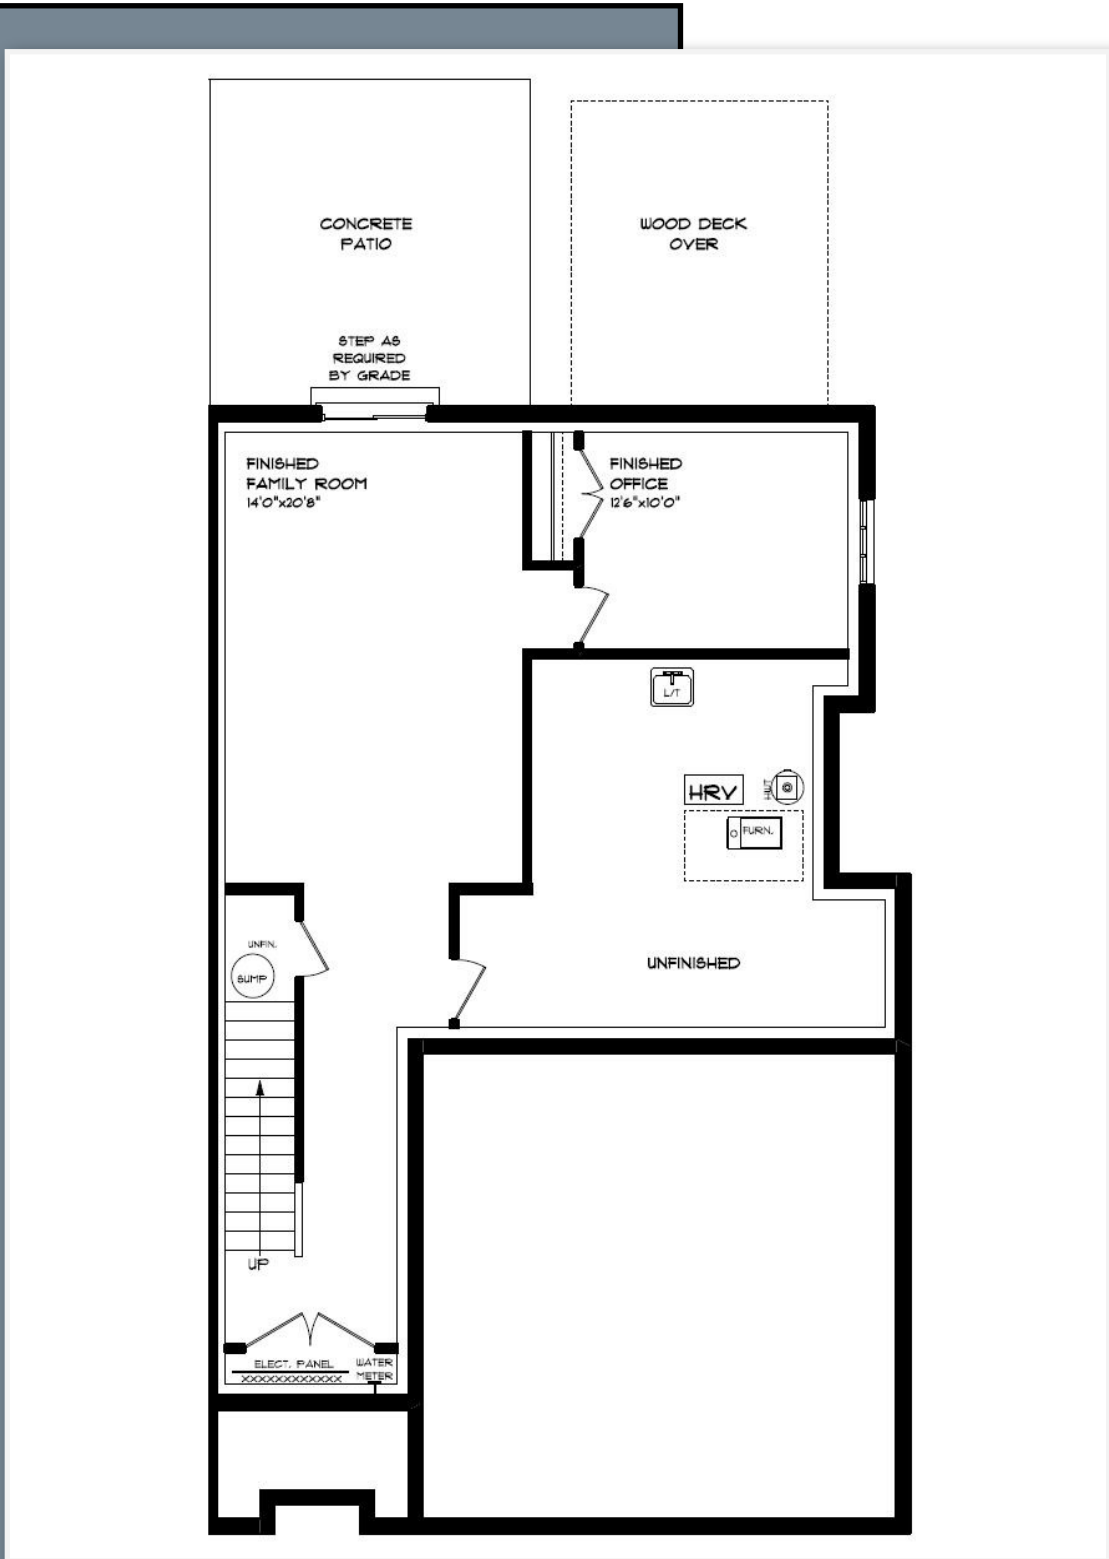

MAIN FLOOR

37-49 ROYAL DORNOCH, ST. THOMAS

- DOUBLE CAR GARAGE
- KITCHEN ISLAND
- HARDWOOD STAIRS
- HARDWOOD FLOORING
- ELECTRIC FIREPLACE
- QUARTZ COUNTERTOPS
- KITCHEN BACKSPLASH

MAIN FLOOR:
APPROX 1089 SQFT

HAYHOE™
— HOMES —

SECOND FLOOR

37-49 ROYAL DORNOCH, ST. THOMAS

- LUXURY ENSUITE
- HEATED ENSUITE FLOORS
- PROFESSIONALLY DESIGNED
- HARDWOOD FLOORING
- CARPET FLOORING
- WALK-IN CLOSET

SECOND FLOOR:
APPROX 1,204 SQFT

HAYHOE™
— HOMES —

BASEMENT

37-49 ROYAL DORNOCH, ST. THOMAS

- WALK OUT BASEMENT
- HARDWOOD STAIRS
- AIR CONDITIONING
- GAS FURNACE WITH HRV
- HUMIDIFIER
- NEW HOME WARRANTY
- CARPET FLOORING

BASEMENT:
APPROX 644 SQFT