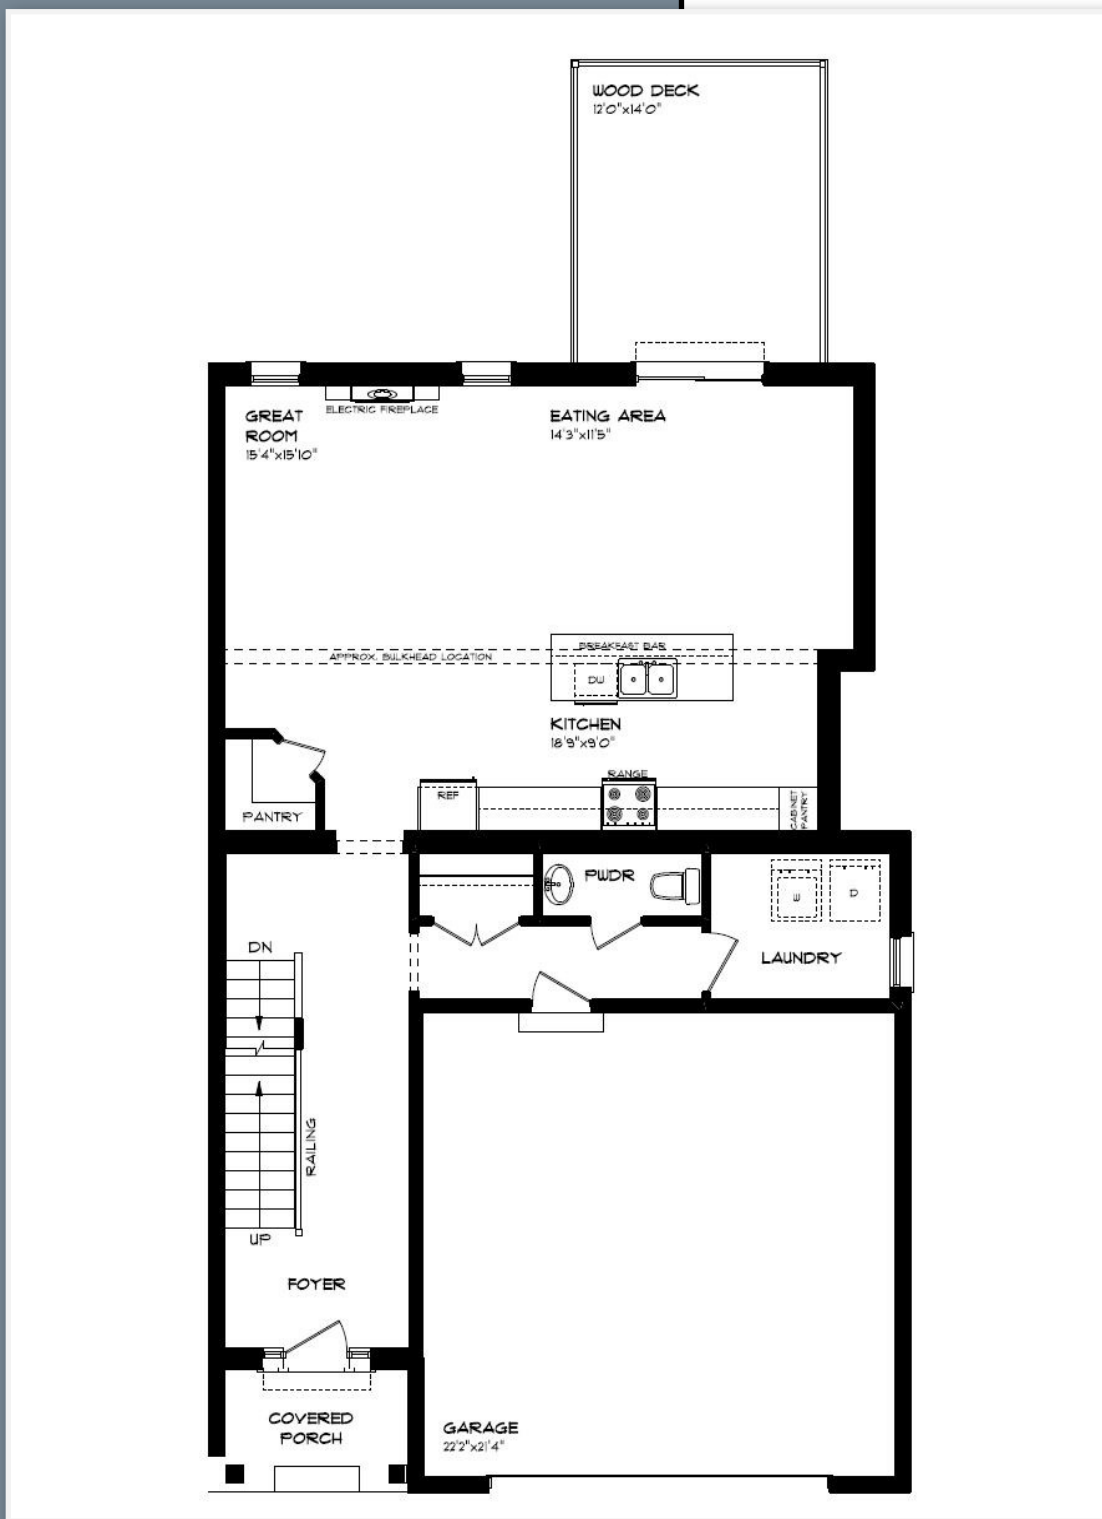

MAIN FLOOR

37-49 ROYAL DORNOCH, ST. THOMAS

- DOUBLE CAR GARAGE
- KITCHEN ISLAND
- HARDWOOD STAIRS
- HARDWOOD FLOORING
- ELECTRIC FIREPLACE
- QUARTZ COUNTERTOPS
- KITCHEN BACKSPLASH

MAIN FLOOR:
APPROX 1089 SQFT

HAYHOE™
— HOMES —

SECOND FLOOR

37-49 ROYAL DORNOCH, ST. THOMAS

- LUXURY ENSUITE
- HEATED ENSUITE FLOORS
- PROFESSIONALLY DESIGNED
- HARDWOOD FLOORING
- CARPET FLOORING
- WALK-IN CLOSET

SECOND FLOOR:
APPROX 1,204 SQFT