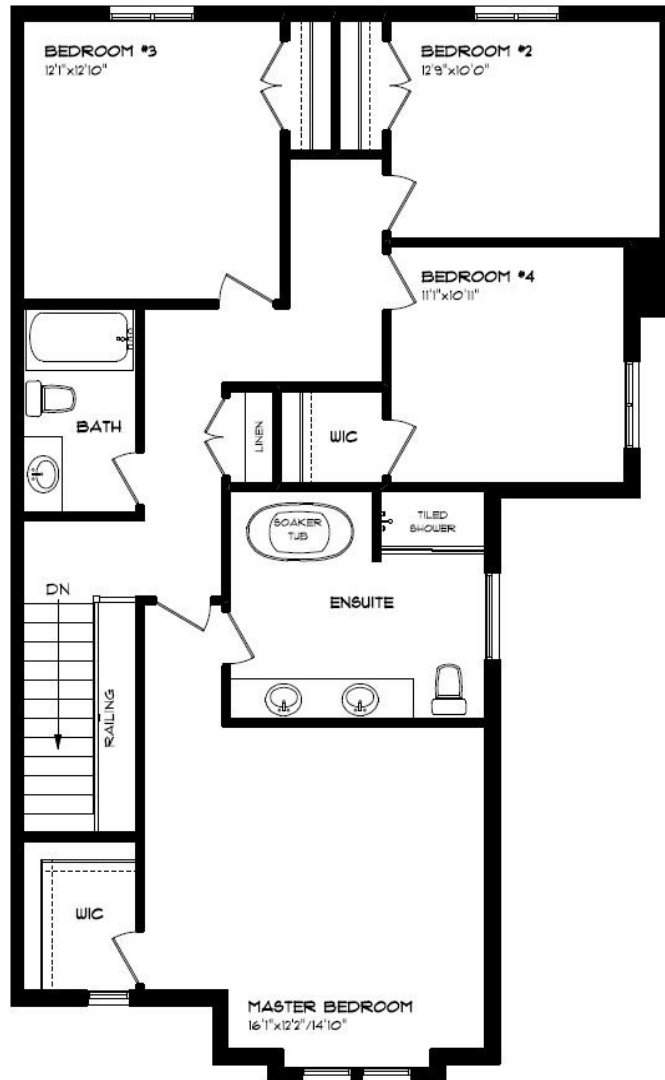

MAIN FLOOR

37-49 ROYAL DORNOCH, ST. THOMAS

- DOUBLE CAR GARAGE
- KITCHEN ISLAND
- HARDWOOD STAIRS
- HARDWOOD FLOORING
- ELECTRIC FIREPLACE
- QUARTZ COUNTERTOPS
- KITCHEN BACKSPLASH

MAIN FLOOR:
APPROX 1089 SQFT

HAYHOE™
— HOMES —

SECOND FLOOR

37-49 ROYAL DORNOCH, ST. THOMAS

- LUXURY ENSUITE
- HEATED ENSUITE FLOORS
- PROFESSIONALLY DESIGNED
- HARDWOOD FLOORING
- CARPET FLOORING
- WALK-IN CLOSET

SECOND FLOOR:
APPROX 1,204 SQFT