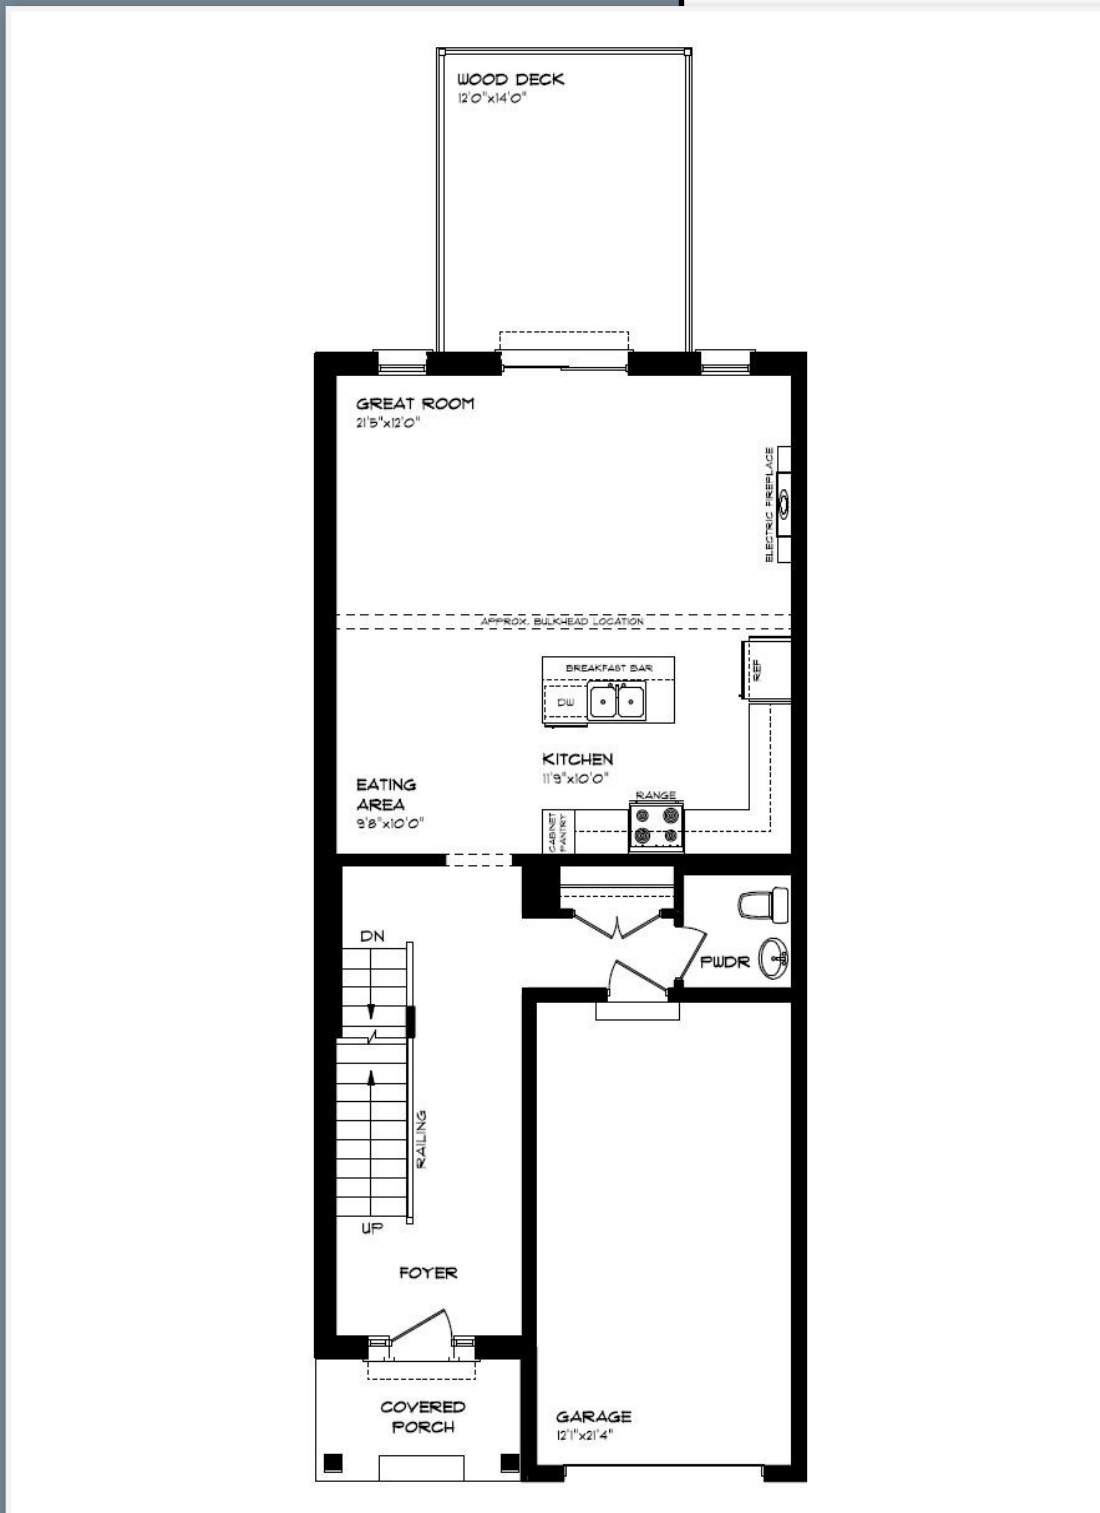

# MAIN FLOOR

27-49 ROYAL DORNOCH, ST. THOMAS

SINGLE CAR GARAGE  
KITCHEN ISLAND  
HARDWOOD STAIRS  
HARDWOOD FLOORING  
ELECTRIC FIREPLACE  
QUARTZ COUNTERTOPS  
KITCHEN BACKSPLASH

MAIN FLOOR:  
APPROX 852 SQFT