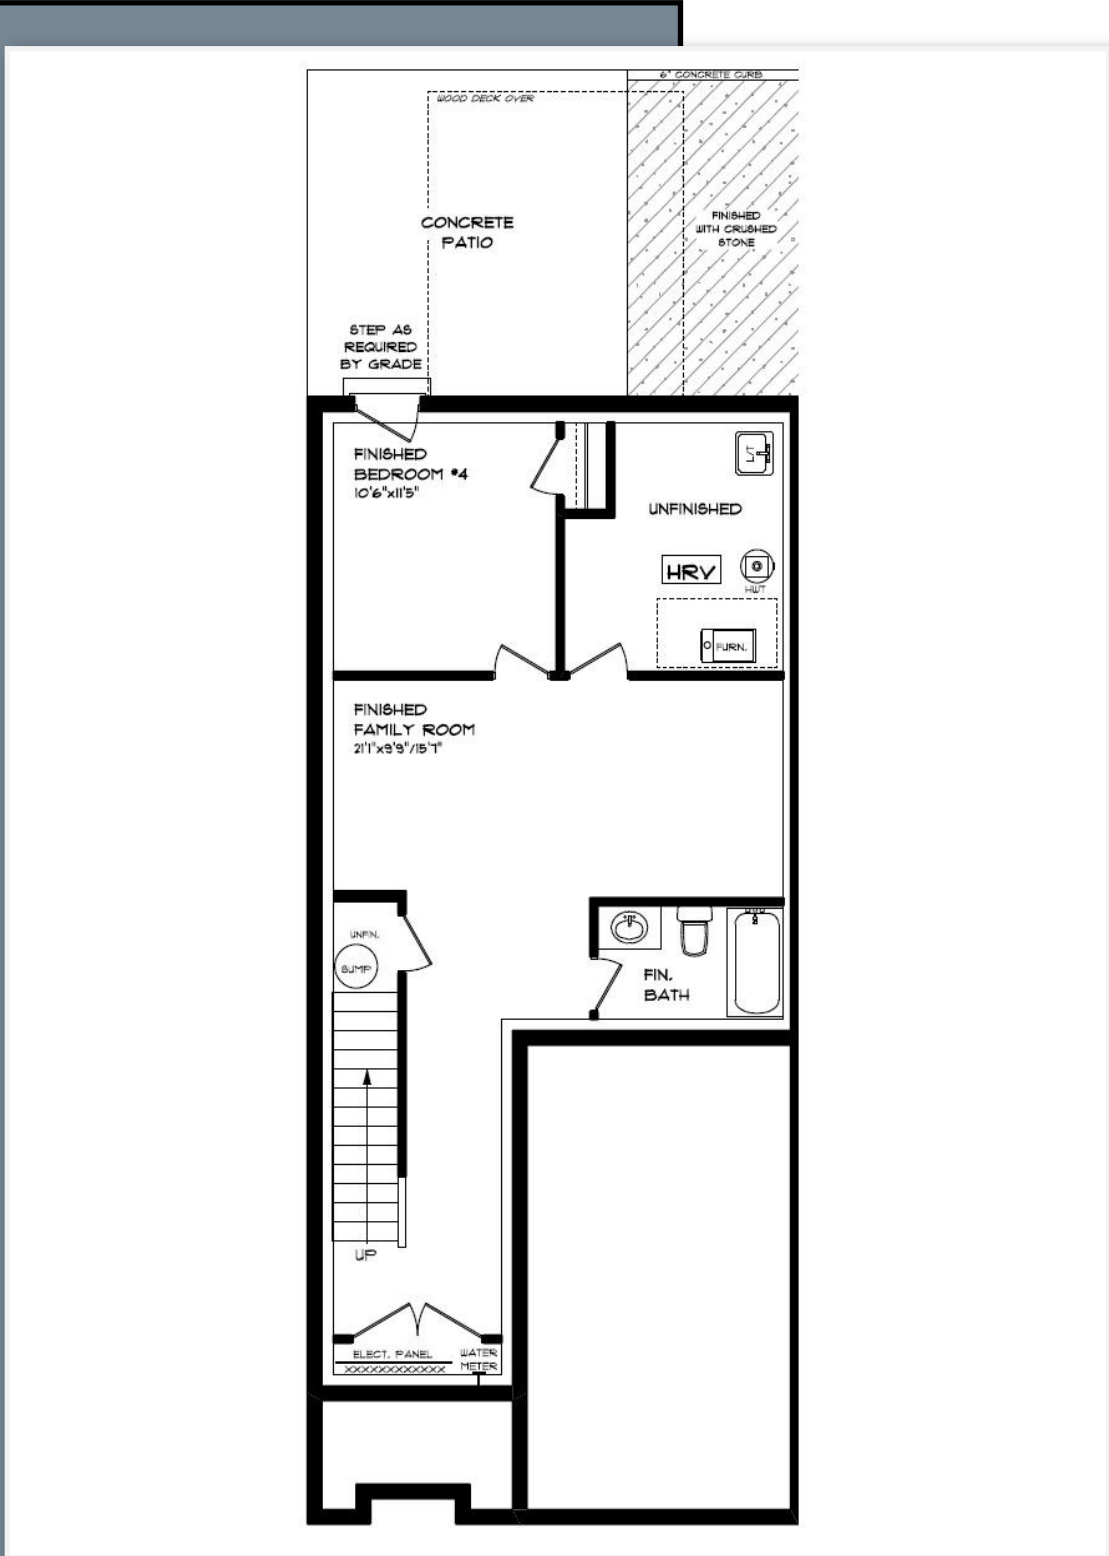

BASEMENT

27-49 ROYAL DORNOCH, ST. THOMAS

- WALK OUT BASEMENT
- HARDWOOD STAIRS
- AIR CONDITIONING
- GAS FURNACE WITH HRV
- HUMIDIFIER
- NEW HOME WARRANTY
- CARPET FLOORING

BASEMENT:
APPROX 599 SQFT

HAYHOE™
— HOMES —