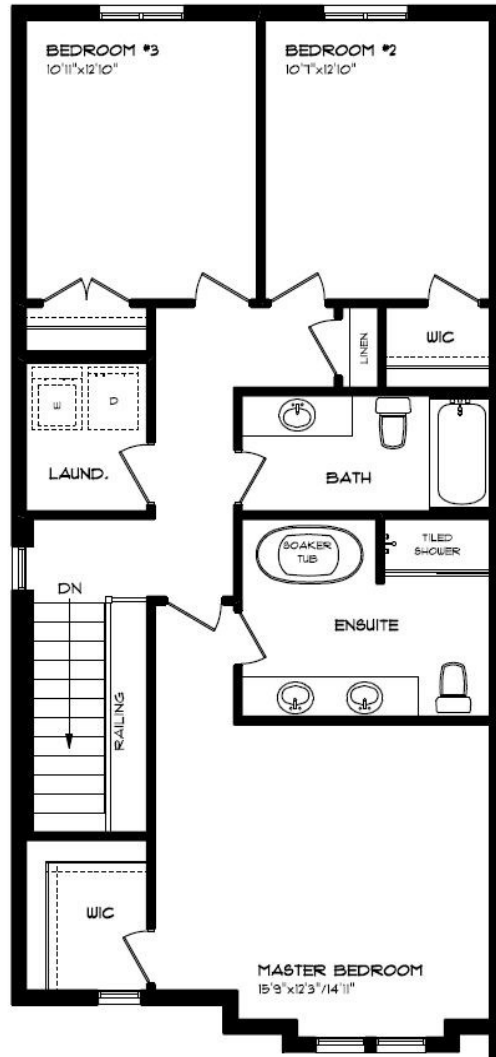

# MAIN FLOOR

27-49 ROYAL DORNOCH, ST. THOMAS

SINGLE CAR GARAGE  
KITCHEN ISLAND  
HARDWOOD STAIRS  
HARDWOOD FLOORING  
ELECTRIC FIREPLACE  
QUARTZ COUNTERTOPS  
KITCHEN BACKSPLASH

MAIN FLOOR:  
APPROX 852 SQFT

# SECOND FLOOR

27-49 ROYAL DORNOCH, ST. THOMAS

SECOND FLOOR LAUNDRY  
LUXURY ENSUITE  
HEATED ENSUITE FLOORS  
PROFESSIONALLY DESIGNED  
HARDWOOD FLOORING  
CARPET FLOORING  
WALK-IN CLOSET

SECOND FLOOR:  
APPROX 1,015 SQFT