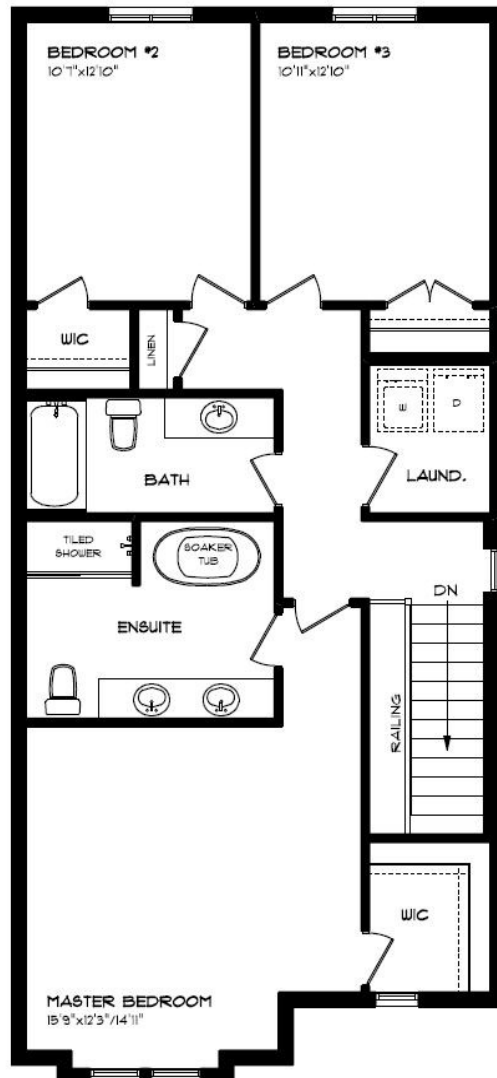

# MAIN FLOOR

25-49 ROYAL DORNOCH, ST. THOMAS

- SINGLE CAR GARAGE
- KITCHEN ISLAND
- HARDWOOD STAIRS
- HARDWOOD FLOORING
- ELECTRIC FIREPLACE
- QUARTZ COUNTERTOPS
- KITCHEN BACKSPLASH

MAIN FLOOR:  
APPROX 852 SQFT

# SECOND FLOOR

25-49 ROYAL DORNOCH, ST. THOMAS

SECOND FLOOR LAUNDRY  
LUXURY ENSUITE  
HEATED ENSUITE FLOORS  
PROFESSIONALLY DESIGNED  
HARDWOOD FLOORING  
CARPET FLOORING  
WALK-IN CLOSET

SECOND FLOOR:  
APPROX 1,032 SQFT