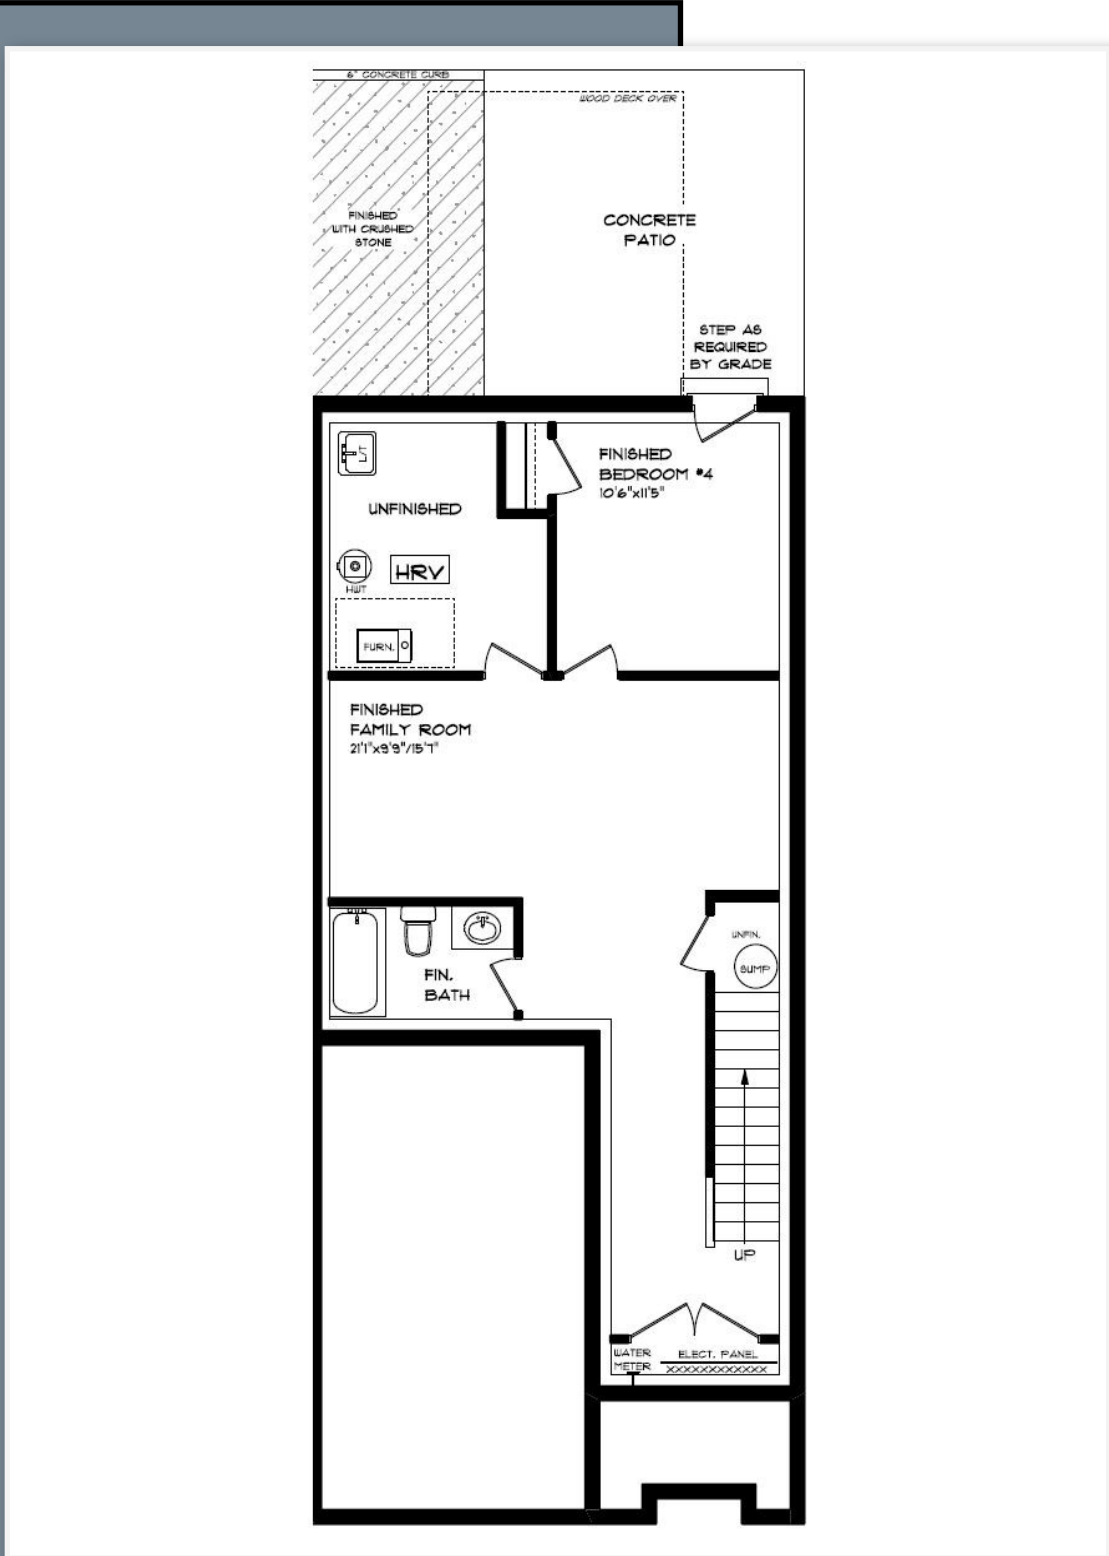

BASEMENT

25-49 ROYAL DORNOCH, ST. THOMAS

- WALK OUT BASEMENT
- HARDWOOD STAIRS
- AIR CONDITIONING
- GAS FURNACE WITH HRV
- HUMIDIFIER
- NEW HOME WARRANTY
- CARPET FLOORING

BASEMENT:
APPROX 599 SQFT

HAYHOE™
— HOMES —