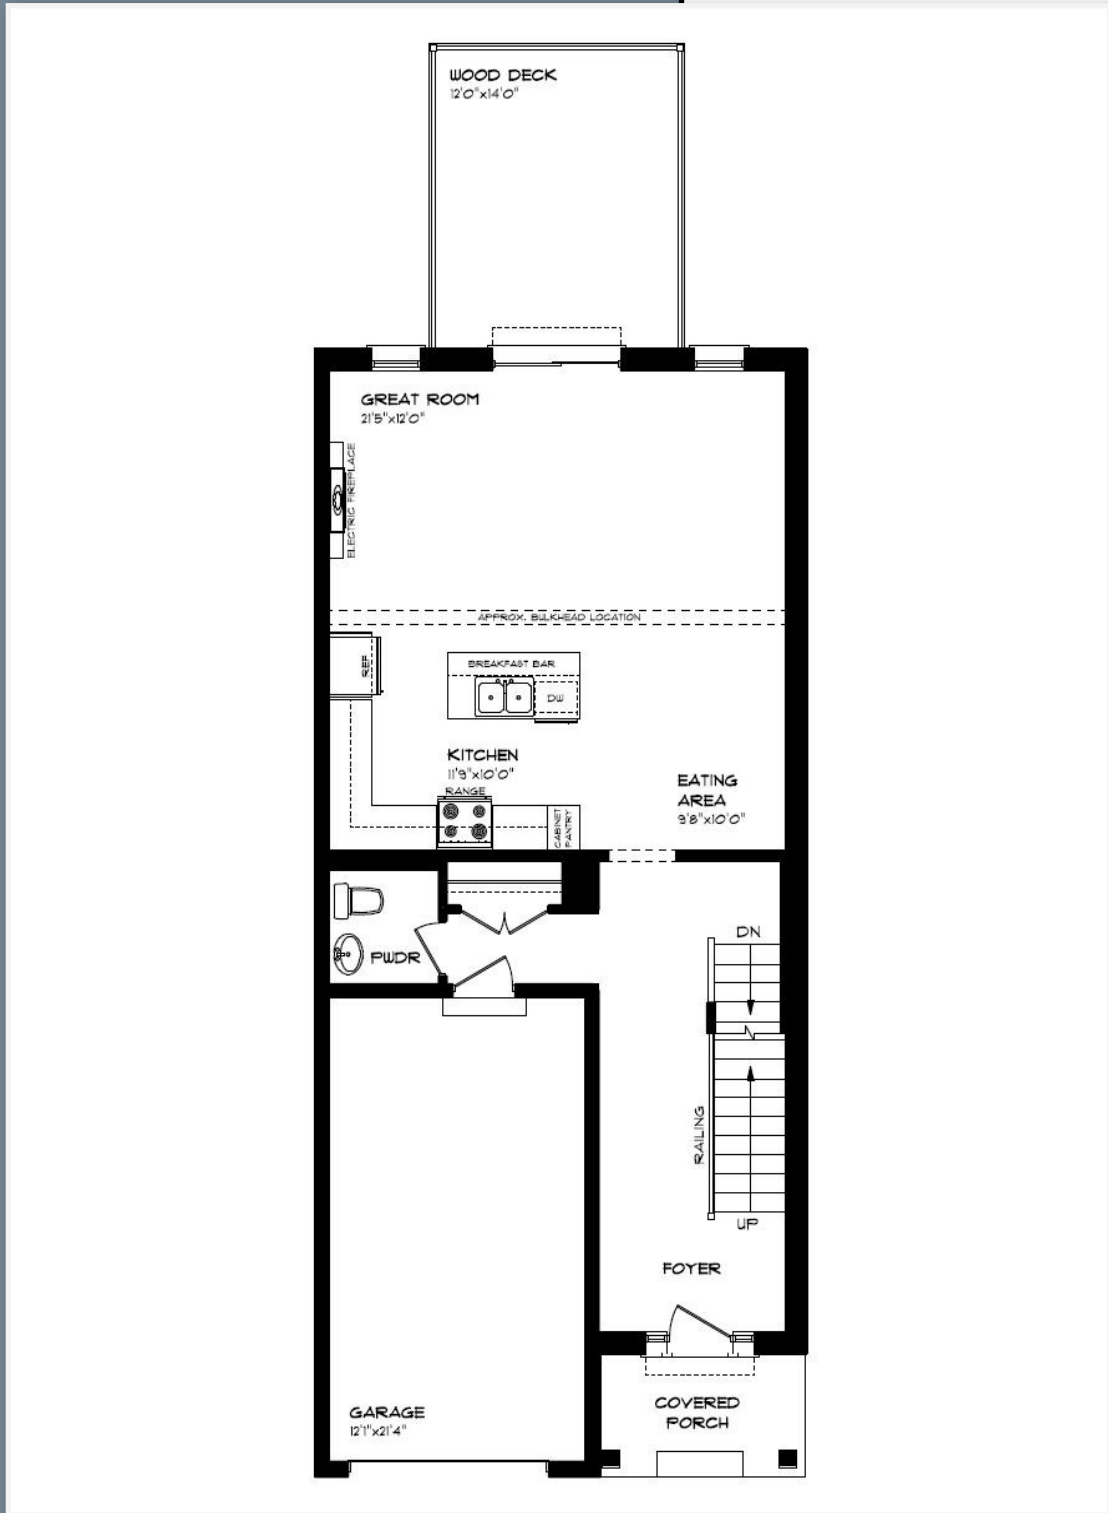

# MAIN FLOOR

25-49 ROYAL DORNOCH, ST. THOMAS

- SINGLE CAR GARAGE
- KITCHEN ISLAND
- HARDWOOD STAIRS
- HARDWOOD FLOORING
- ELECTRIC FIREPLACE
- QUARTZ COUNTERTOPS
- KITCHEN BACKSPLASH

MAIN FLOOR:  
APPROX 852 SQFT