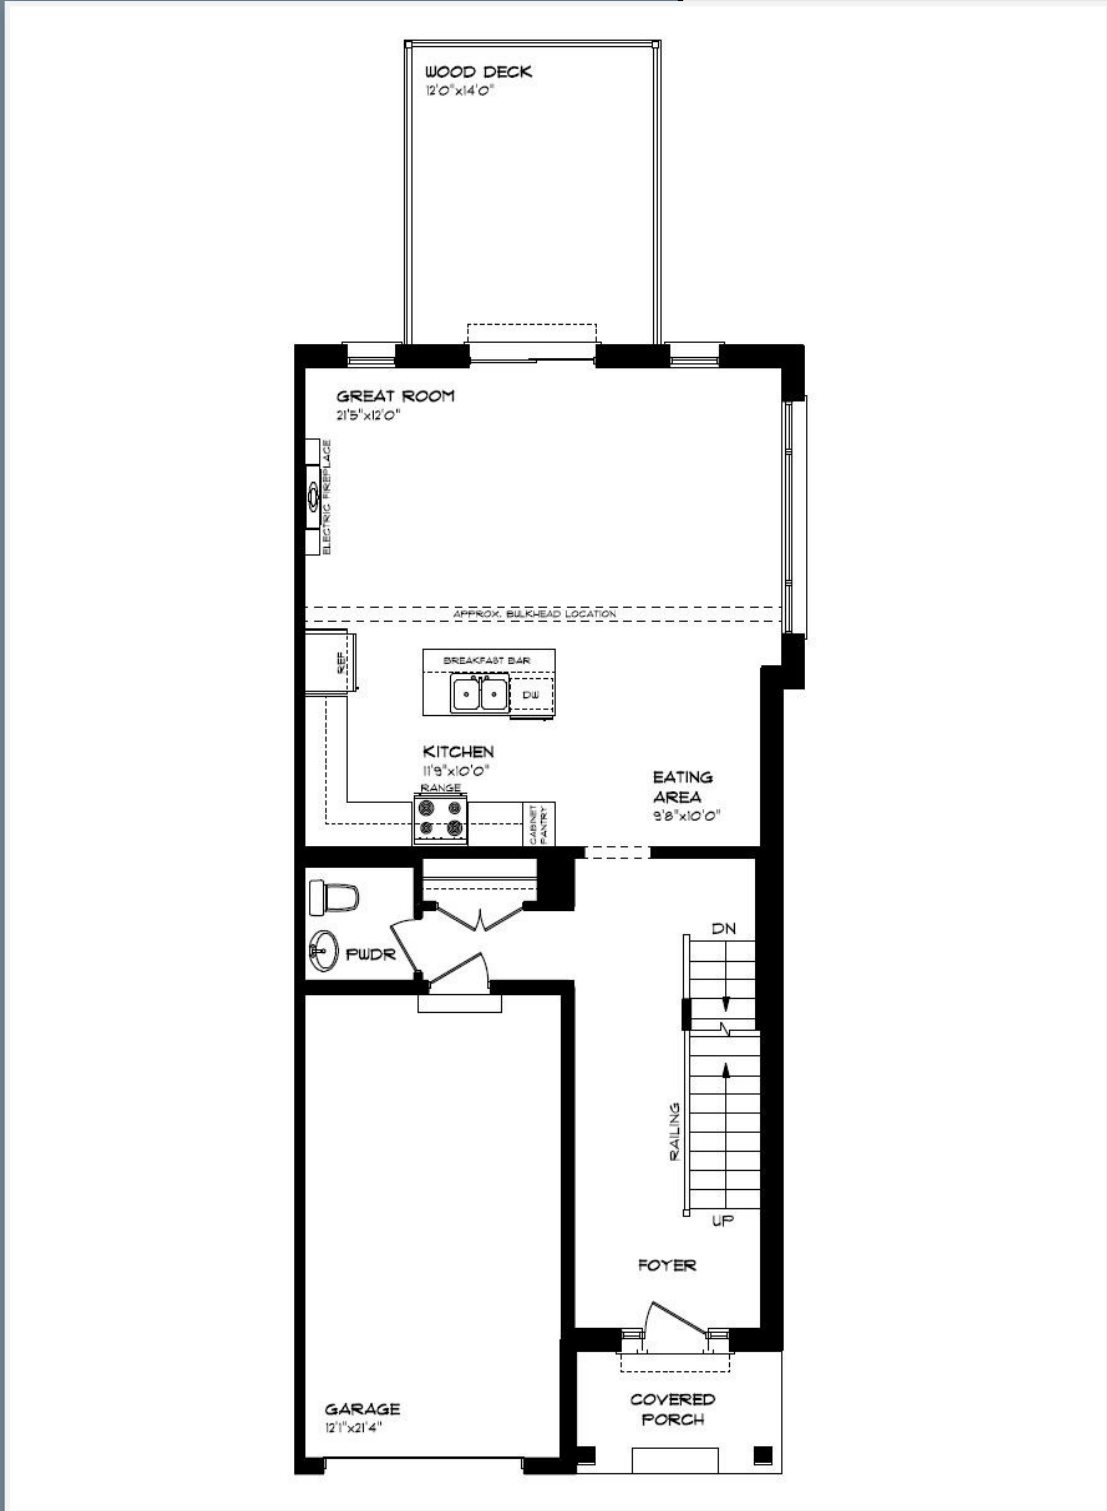

- Quartz counters
- To ceiling kitchen cabinetry
- Hardwood floors
- Air conditioning
- Electric fireplace
- Basement finishing
- Deck (and some units patio)
- Decorator exterior colours
- 9' ceilings
- Custom shower

MAIN FLOOR

21-49 ROYAL DORNOCH, ST. THOMAS

- SINGLE CAR GARAGE
- KITCHEN ISLAND
- HARDWOOD STAIRS
- HARDWOOD FLOORING
- ELECTRIC FIREPLACE
- QUARTZ COUNTERTOPS
- KITCHEN BACKSPLASH

MAIN FLOOR:
APPROX 867 SQFT