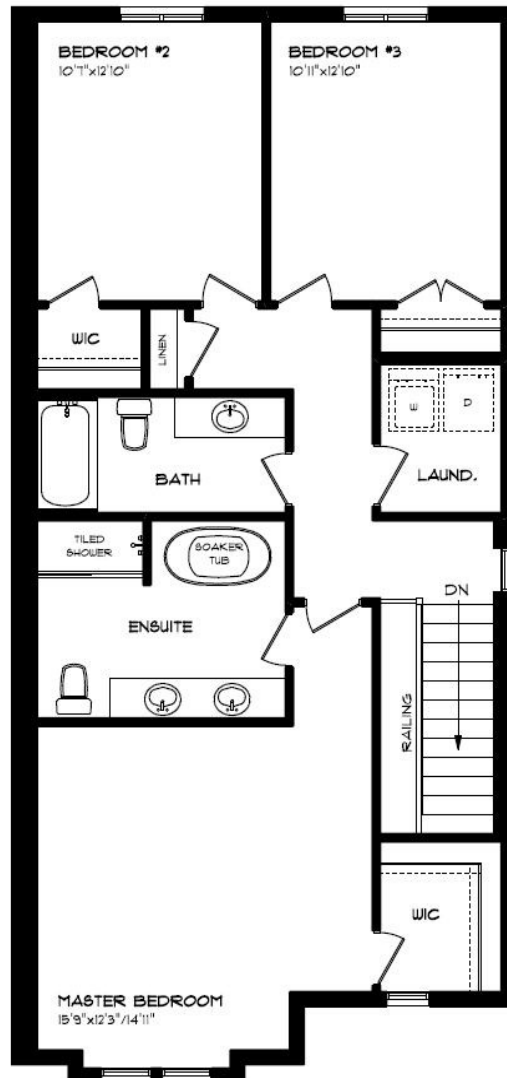

- Quartz counters
- To ceiling kitchen cabinetry
- Hardwood floors
- Air conditioning
- Electric fireplace
- Basement finishing
- Deck (and some units patio)
- Decorator exterior colours
- 9' ceilings
- Custom shower

MAIN FLOOR

21-49 ROYAL DORNOCH, ST. THOMAS

- SINGLE CAR GARAGE
- KITCHEN ISLAND
- HARDWOOD STAIRS
- HARDWOOD FLOORING
- ELECTRIC FIREPLACE
- QUARTZ COUNTERTOPS
- KITCHEN BACKSPLASH

MAIN FLOOR:
APPROX 867 SQFT

HAYHOE™
— HOMES —

SECOND FLOOR

21-49 ROYAL DORNOCH, ST. THOMAS

SECOND FLOOR LAUNDRY
LUXURY ENSUITE
HEATED ENSUITE FLOORS
PROFESSIONALLY DESIGNED
HARDWOOD FLOORING
CARPET FLOORING
WALK-IN CLOSET

SECOND FLOOR:
APPROX 1,032 SQFT