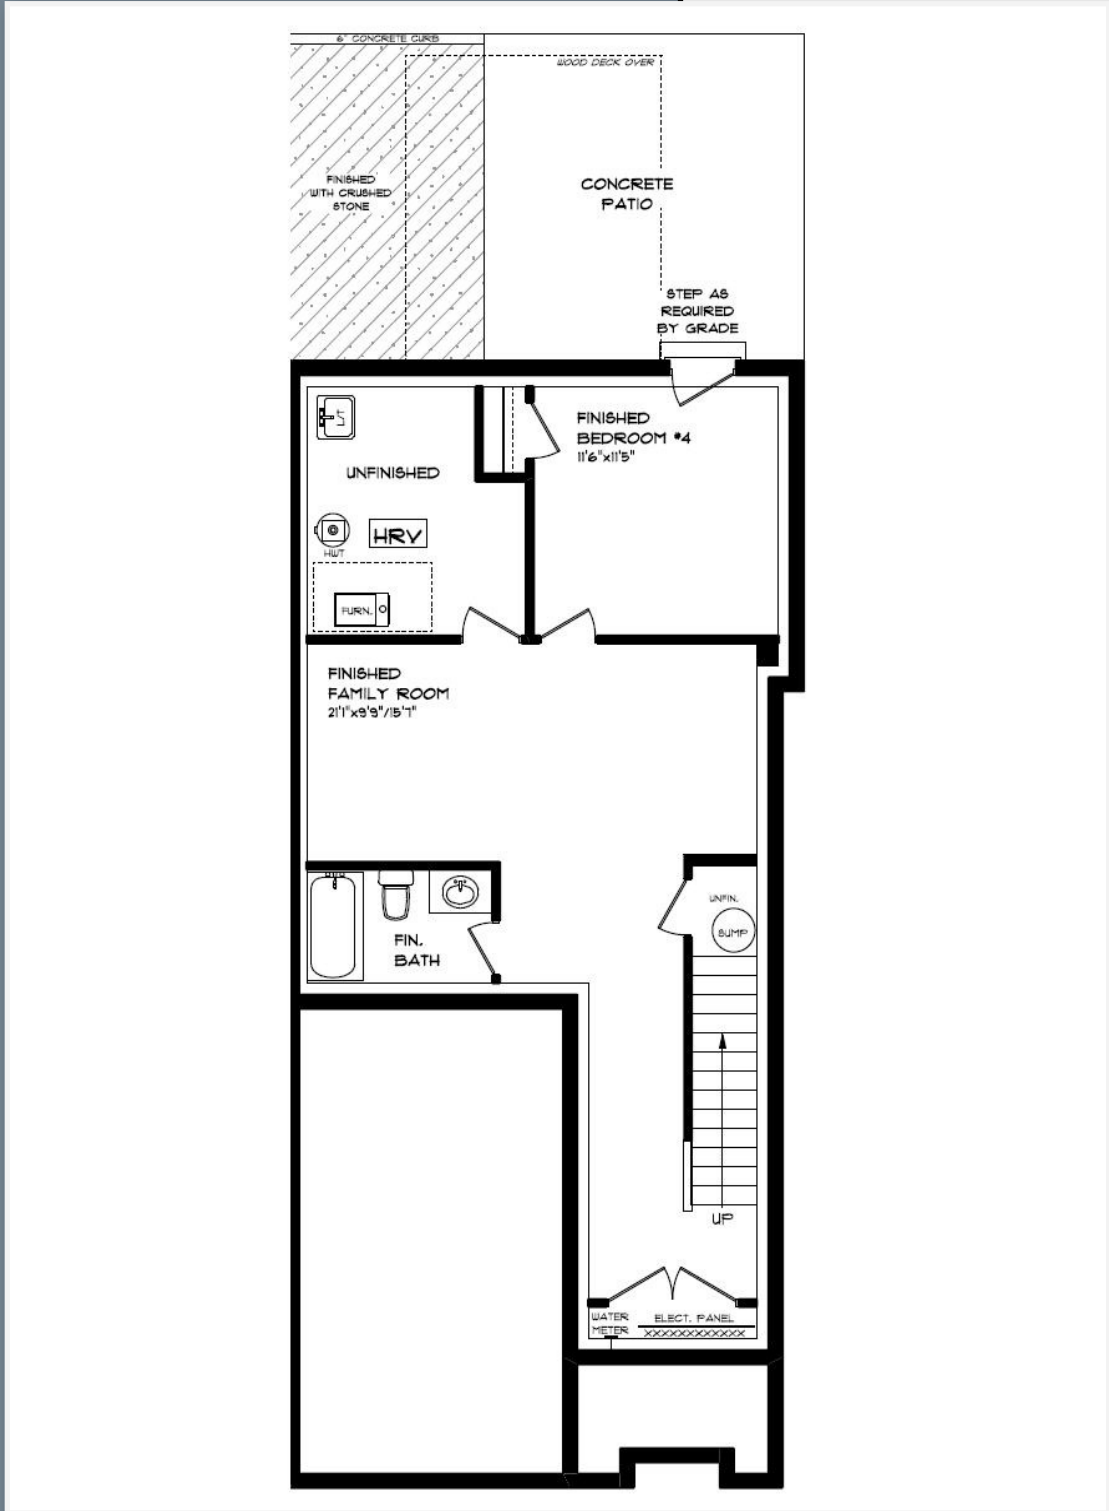

- Quartz counters
- To ceiling kitchen cabinetry
- Hardwood floors
- Air conditioning
- Electric fireplace
- Basement finishing
- Deck (and some units patio)
- Decorator exterior colours
- 9' ceilings
- Custom shower

MAIN FLOOR

21-49 ROYAL DORNOCH, ST. THOMAS

- SINGLE CAR GARAGE
- KITCHEN ISLAND
- HARDWOOD STAIRS
- HARDWOOD FLOORING
- ELECTRIC FIREPLACE
- QUARTZ COUNTERTOPS
- KITCHEN BACKSPLASH

MAIN FLOOR:
APPROX 867 SQFT

HAYHOE™
— HOMES —

SECOND FLOOR

21-49 ROYAL DORNOCH, ST. THOMAS

SECOND FLOOR LAUNDRY
LUXURY ENSUITE
HEATED ENSUITE FLOORS
PROFESSIONALLY DESIGNED
HARDWOOD FLOORING
CARPET FLOORING
WALK-IN CLOSET

SECOND FLOOR:
APPROX 1,032 SQFT

HAYHOE™
— HOMES —

BASEMENT

21-49 ROYAL DORNOCH, ST. THOMAS

- WALK OUT BASEMENT
- HARDWOOD STAIRS
- AIR CONDITIONING
- GAS FURNACE WITH HRV
- HUMIDIFIER
- NEW HOME WARRANTY
- CARPET FLOORING

BASEMENT:
APPROX 602 SQFT