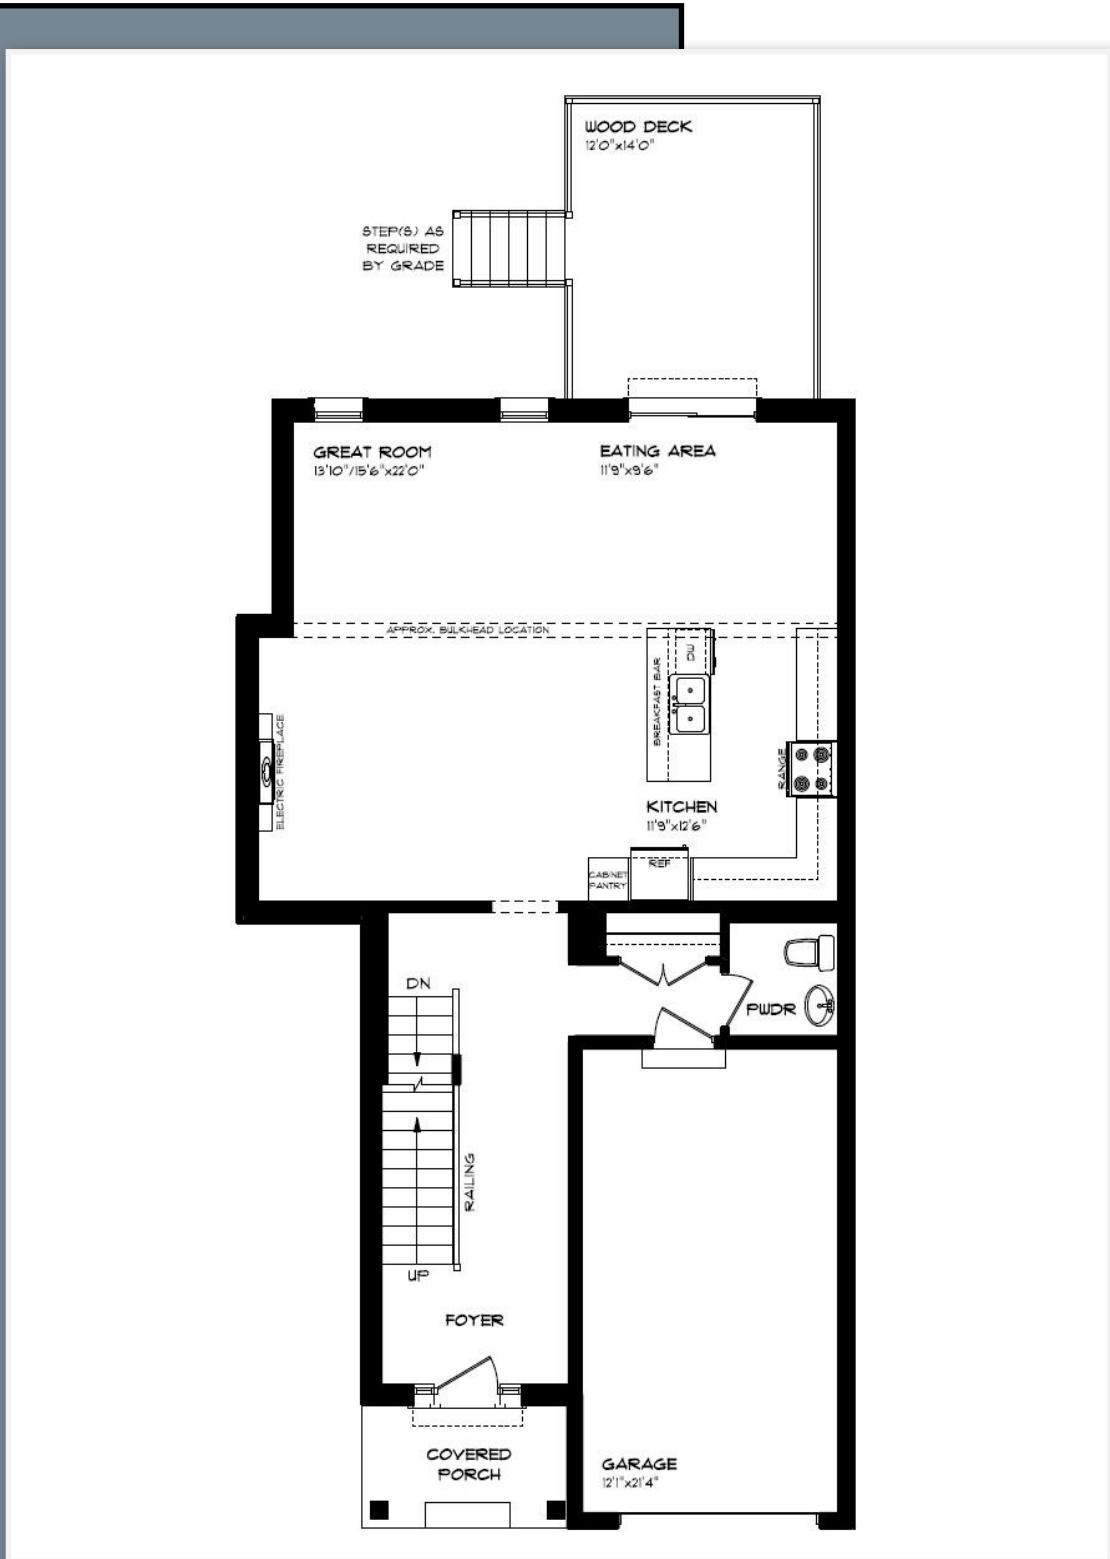

**ELITE FEATURES**

- All Premium features
- Heated ensuite floor
- Hardwood stairs to second floor
- Hardwood stairs to basement
- Additional hardwood flooring
- Luxury vinyl plank flooring in basement

# MAIN FLOOR

11-49 ROYAL DORNOCH, ST. THOMAS

- SINGLE CAR GARAGE
- KITCHEN ISLAND
- HARDWOOD FLOORING
- ELECTRIC FIREPLACE
- QUARTZ COUNTERTOPS
- KITCHEN BACKSPLASH

MAIN FLOOR:  
APPROX 974 SQFT

**HAYHOE™**  
— HOMES —