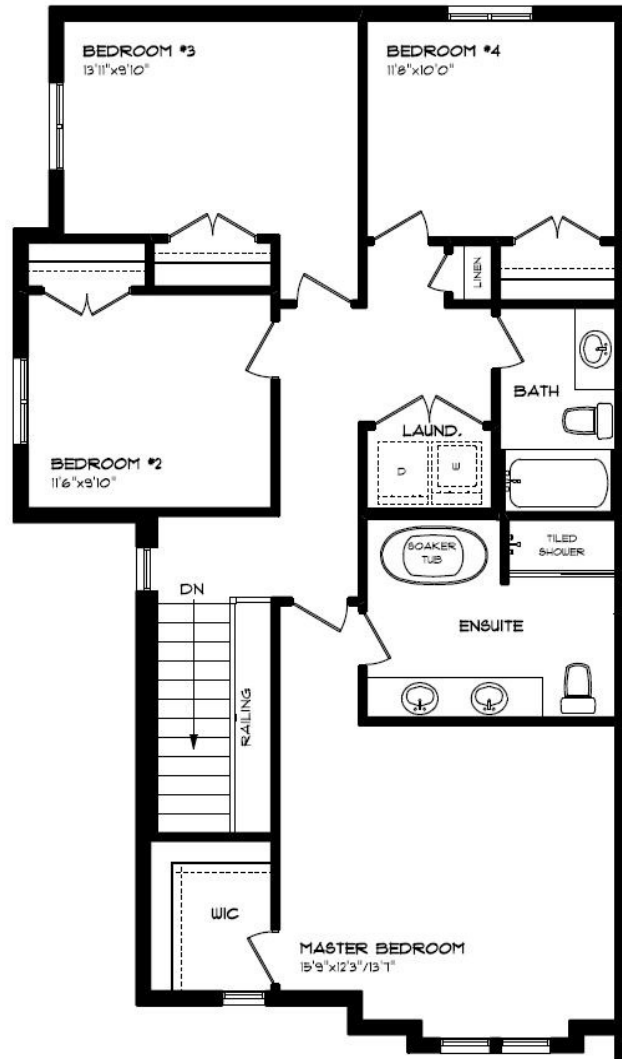

**ELITE FEATURES**

- All Premium features
- Heated ensuite floor
- Hardwood stairs to second floor
- Hardwood stairs to basement
- Additional hardwood flooring
- Luxury vinyl plank flooring in basement

# MAIN FLOOR

11-49 ROYAL DORNOCH, ST. THOMAS

- SINGLE CAR GARAGE
- KITCHEN ISLAND
- HARDWOOD FLOORING
- ELECTRIC FIREPLACE
- QUARTZ COUNTERTOPS
- KITCHEN BACKSPLASH

MAIN FLOOR:  
APPROX 974 SQFT

**HAYHOE™**  
— HOMES —

# SECOND FLOOR

11-49 ROYAL DORNOCH, ST. THOMAS

SECOND FLOOR LAUNDRY  
LUXURY ENSUITE  
PROFESSIONALLY DESIGNED  
CARPET FLOORING  
WALK-IN CLOSET

SECOND FLOOR:  
APPROX 1,137 SQFT

**HAYHOE™**  
— HOMES —