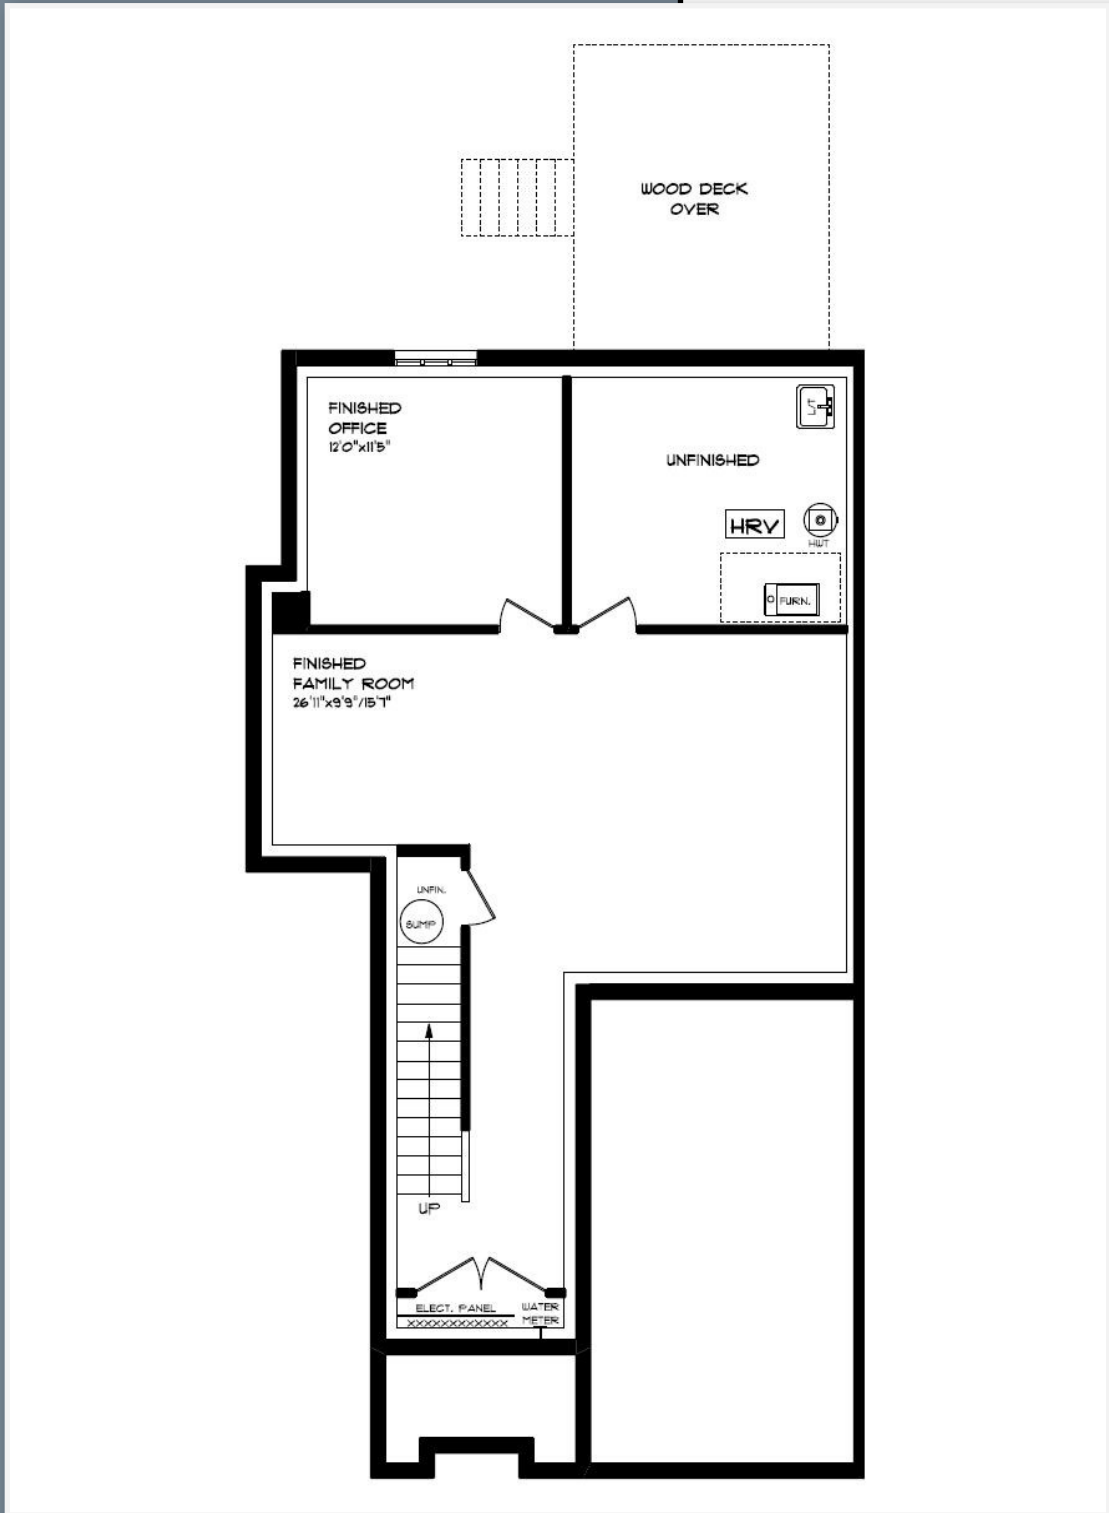

BASEMENT

11-49 ROYAL DORNOCH, ST. THOMAS

- AIR CONDITIONING
- GAS FURNACE WITH HRV
- HUMIDIFIER
- NEW HOME WARRANTY
- CARPET FLOORING

BASEMENT:
APPROX 656 SQFT

HAYHOE™
— HOMES —